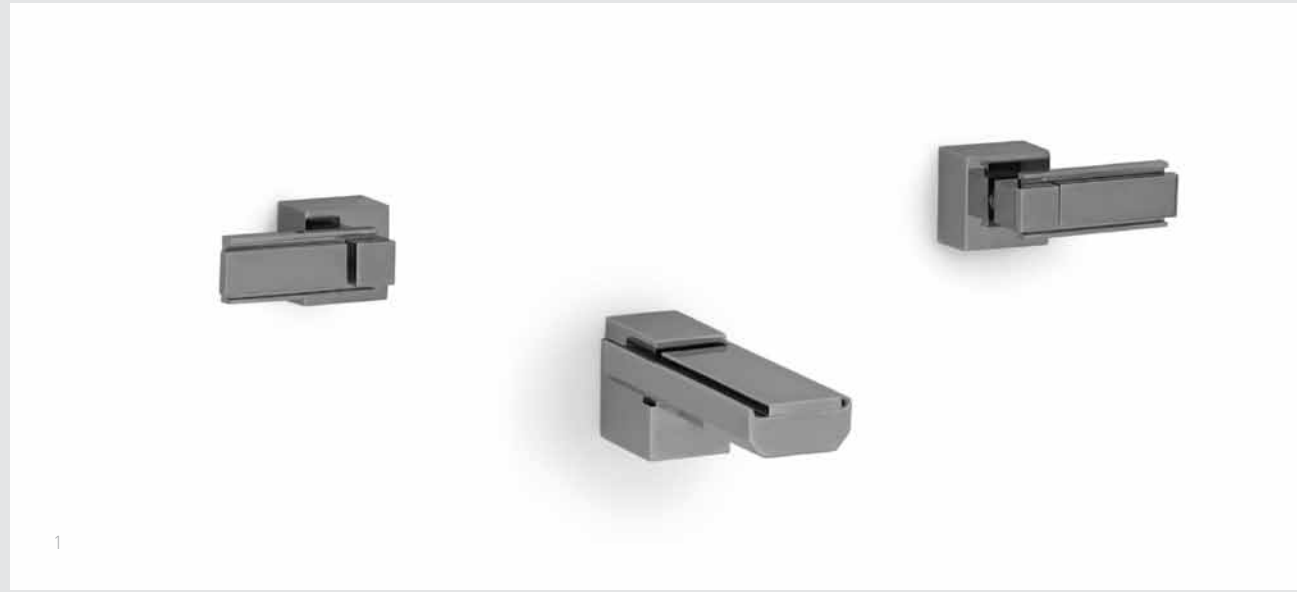

APOLLO LEVER VOLUME CONTROL TRIM // 2020LV-ESC

MODERN SQUARE 20" CEILING RAIN PLATE, SEE PAGE 51 // 101CSHD-20SQ

MODERN SQUARE SHOWER HEAD WITH SQUARE FLANGE // 101-SHHD

CYLINDRICAL BODY SPRAY WITH SQUARE FLANGE // 0850SQ

MODERN CYLINDRICAL WALL MOUNT HAND SHOWER ON SUPPLY HOOK // 101-WLMT

MODERN SQUARE 20" CEILING RAIN PLATE // 101CSHD-20SQ

1

2

- 1. **APOLLO WITH APOLLO WALL MOUNT TUB SET** // 2020TUB801
- 2. **APOLLO LEVER DECK MOUNT TUB SET WITH CYLINDRICAL HAND SHOWER** // 2020DTS801