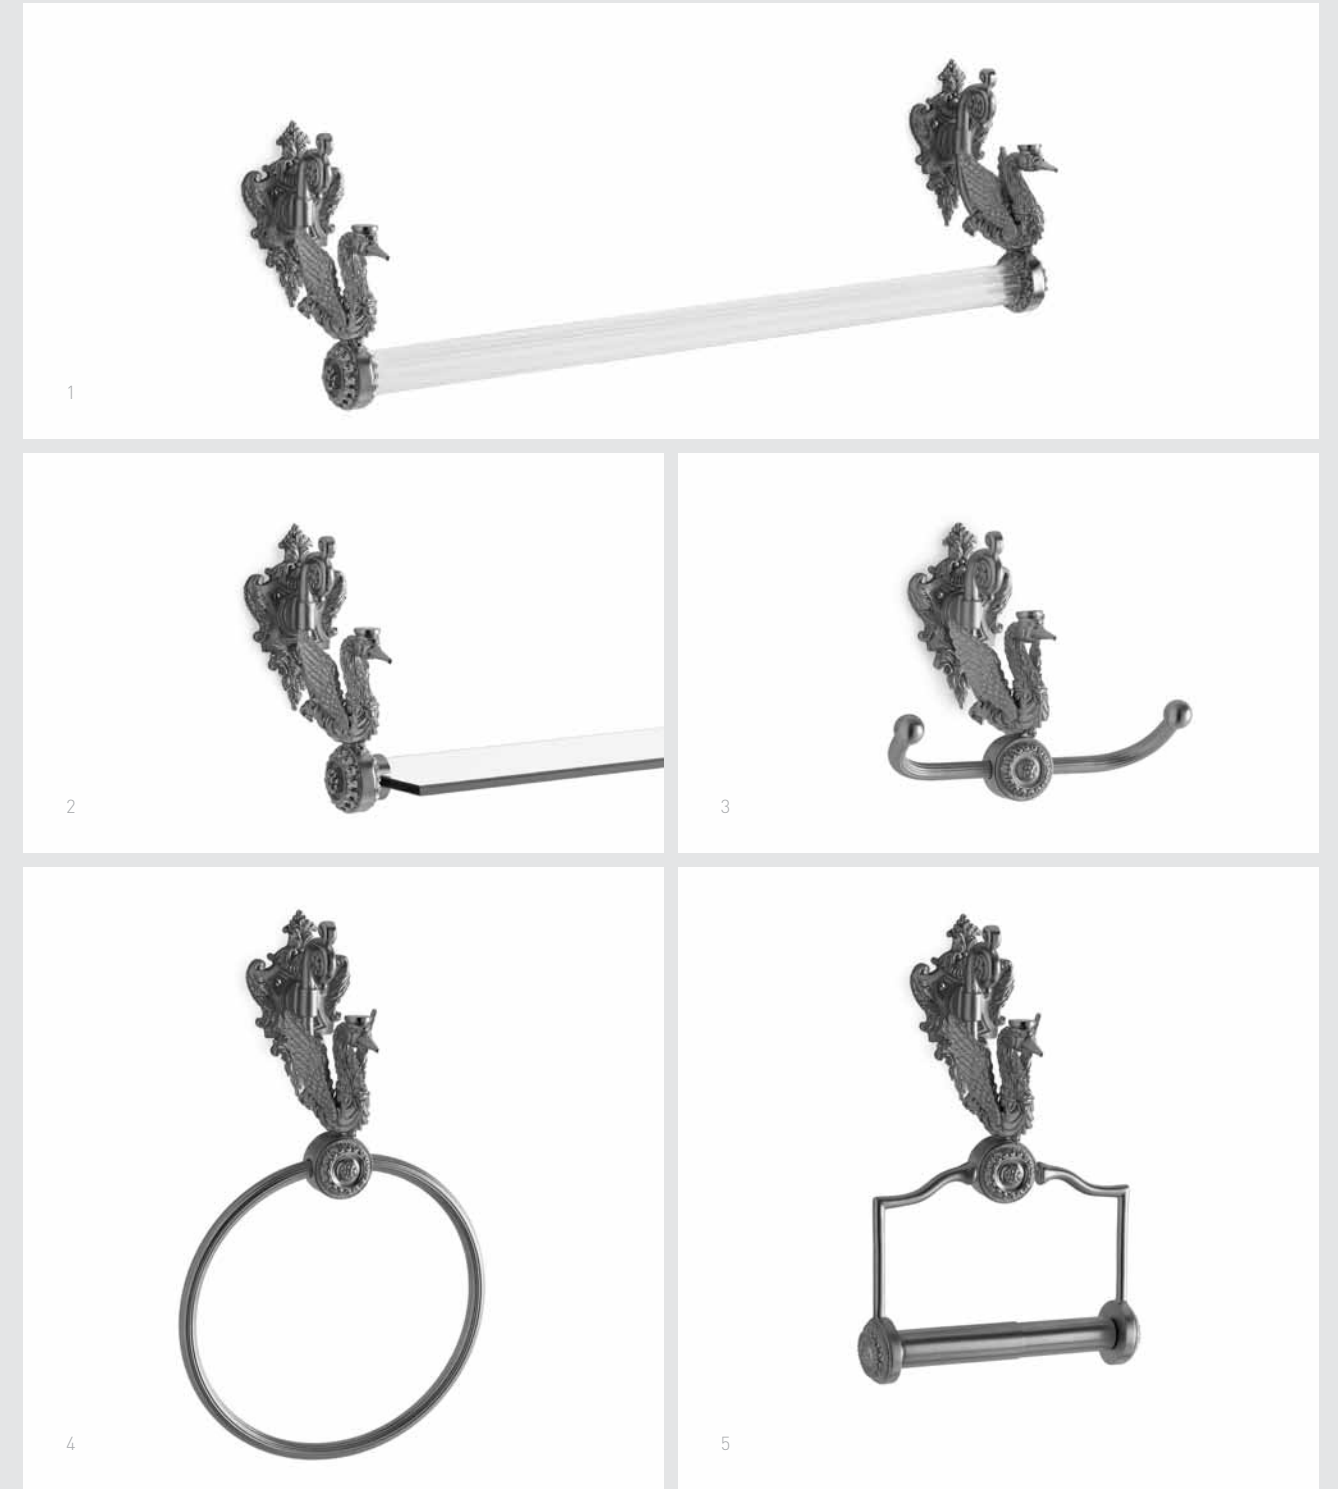

SWAN LEVER EXPOSED TUB SET

SWAN LEVER EXPOSED CONTROLS // 0915XT/S-01

EXPOSED FLARED TUB SPOUT // XP-SPT1

EXPOSED HAND SHOWER RISER // XPHS-RISER

CLASSICAL HAND SHOWER WITH HOSE // 0836

EXPOSED FLOOR MOUNT UNION // XPUN-FLMT

EXPOSED STANDING WASTE ASSEMBLY WITH PLUME PULL // XP-WASTE-0051

1. SWAN TOWEL BAR // 3670

2. SWAN SHELF // 3670S

3. SWAN DOUBLE HOOK // 3403

4. SWAN TOWEL RING // 3421

5. SWAN PAPER HOLDER // 3511