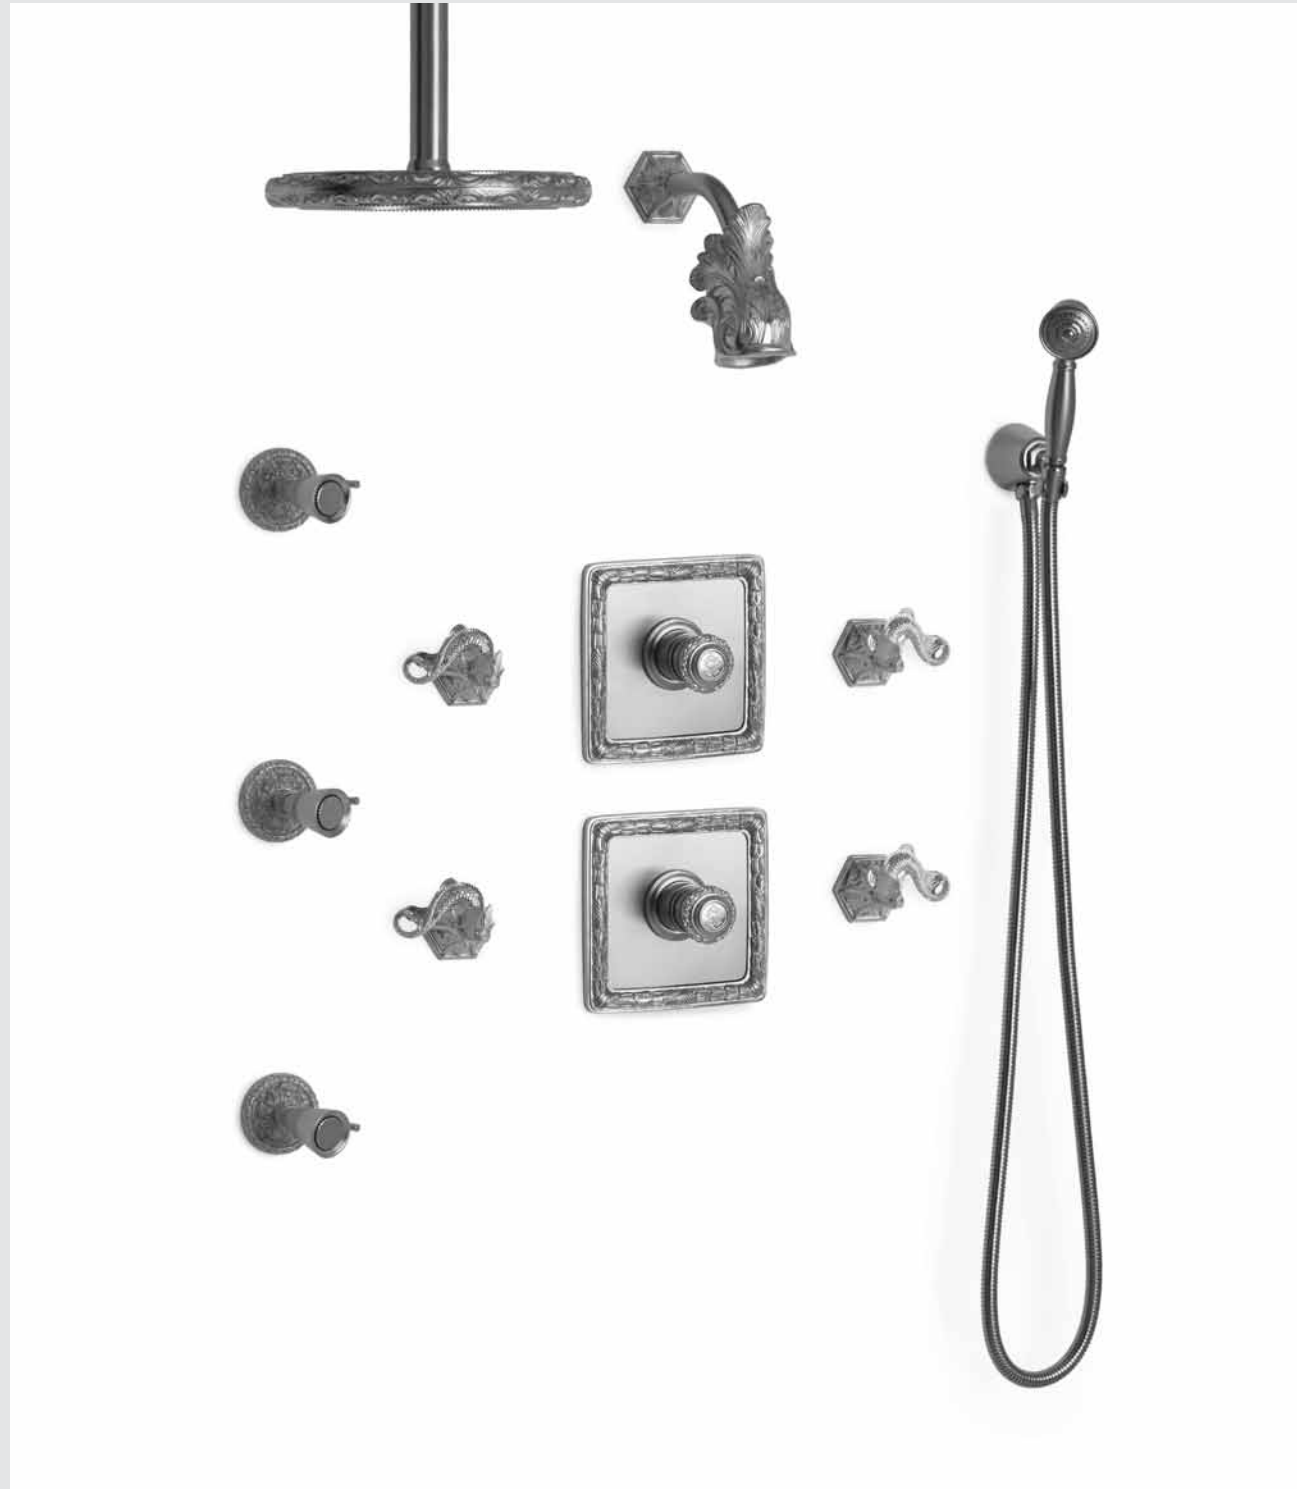

DOLPHIN LEVER BASIN SET // 0907BSN

DOLPHIN THERMOSTATIC SHOWER SUITE

ACANTHUS HIGH FLOW THERMOSTATIC TRIM WITH ACANTHUS SW LOGO KNOB // TM002AC-LOGO

DOLPHIN LEVER VOLUME CONTROL TRIM // 0907LV-ESC

EGG & DART MAGNUM RAIN DOME // 0835CS-MAG

DOLPHIN SHOWER HEAD // 0847SHHD

ADJUSTABLE BODY SPRAYS WITH ACANTHUS FLANGE // 0838S-AC

CLASSICAL WALL MOUNT HAND SHOWER ON SUPPLY HOOK // 0836WLMT

1. DOLPHIN LEVER WALL MOUNT TUB SET // 0907TUB

2. DOLPHIN LEVER DECK MOUNT TUB SET WITH CLASSICAL HAND SHOWER // 0907DTS819