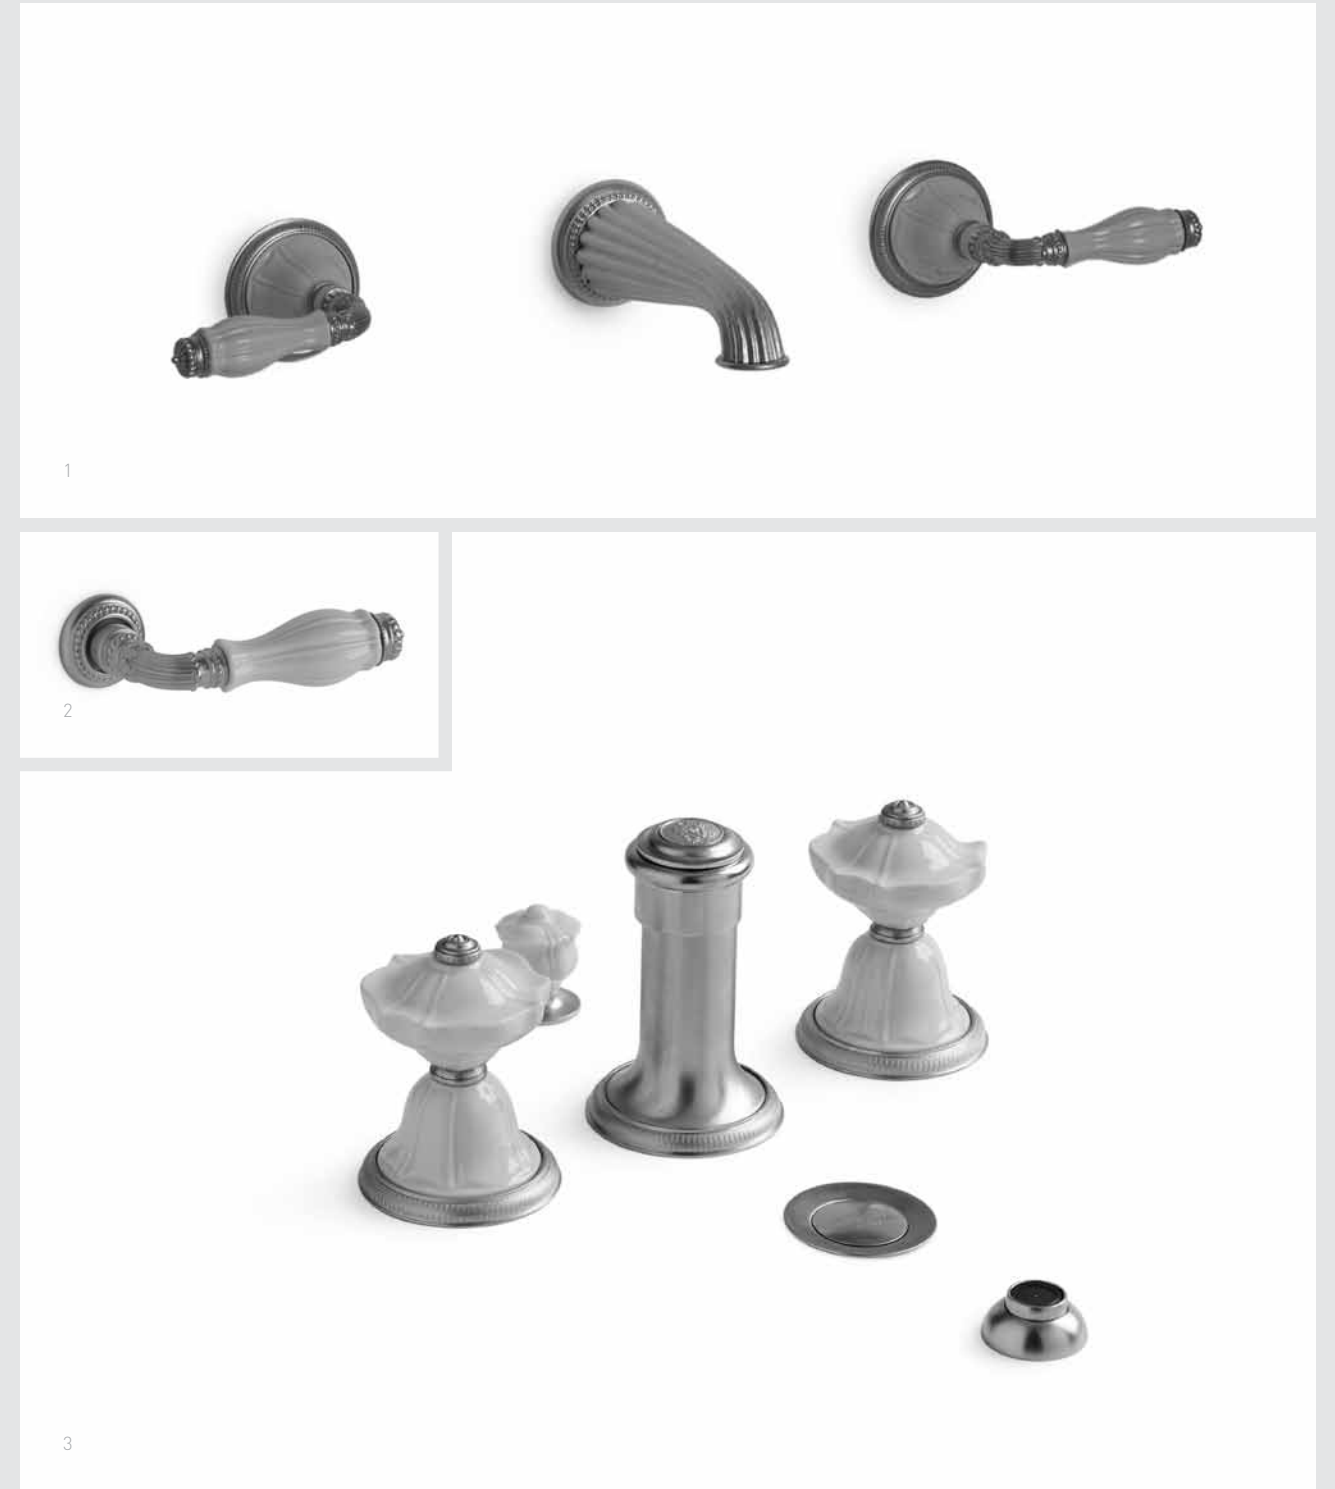

3. **CLASSICAL SINGLE HORN SCONCE** // 7232SC-1A

4. **BEADED TRIPLE SWITCH PLATE** // 0464T-SWT

SCALLOPED CHINA

SCALLOPED CHINA KNOB BASIN SET // 1097BSN813-03WH

1. SCALLOPED CHINA FLUTED LEVER WALL MOUNT BASIN SET // 1029WBS821-03WH