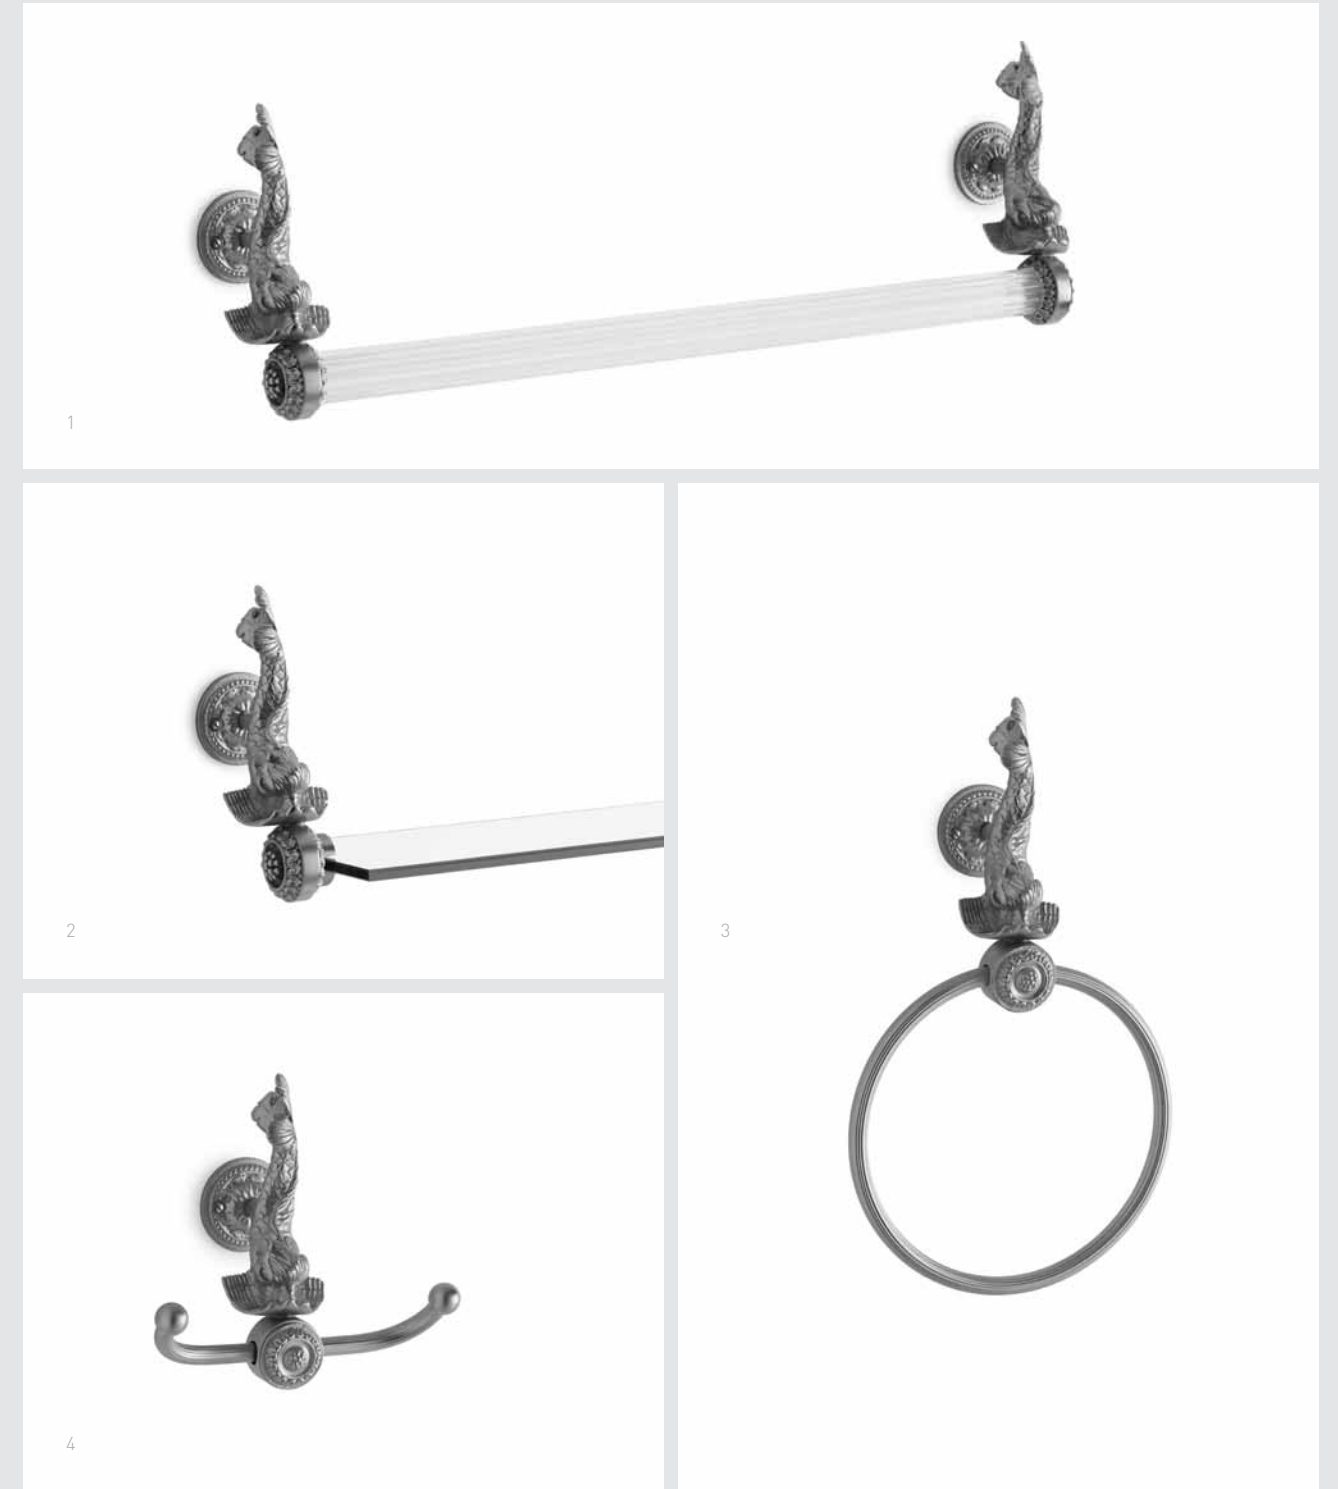

DOLPHIN LEVER EXPOSED TUB SET

DOLPHIN LEVER EXPOSED CONTROLS // 0907XT/S-01

EXPOSED FLARED TUB SPOUT // XP-SPT1

EXPOSED HAND SHOWER RISER // XPHS-RISER

CLASSICAL HAND SHOWER WITH HOSE // 0836

EXPOSED FLOOR MOUNT UNION // XPUN-FLMT

EXPOSED STANDING WASTE ASSEMBLY WITH SEA SHELL PULL // XP-WASTE-0907

1. DOLPHIN TOWEL BAR // 3672

2. DOLPHIN SHELF // 3672S

3. DOLPHIN TOWEL RING // 3423

4. DOLPHIN HOOK // 3405