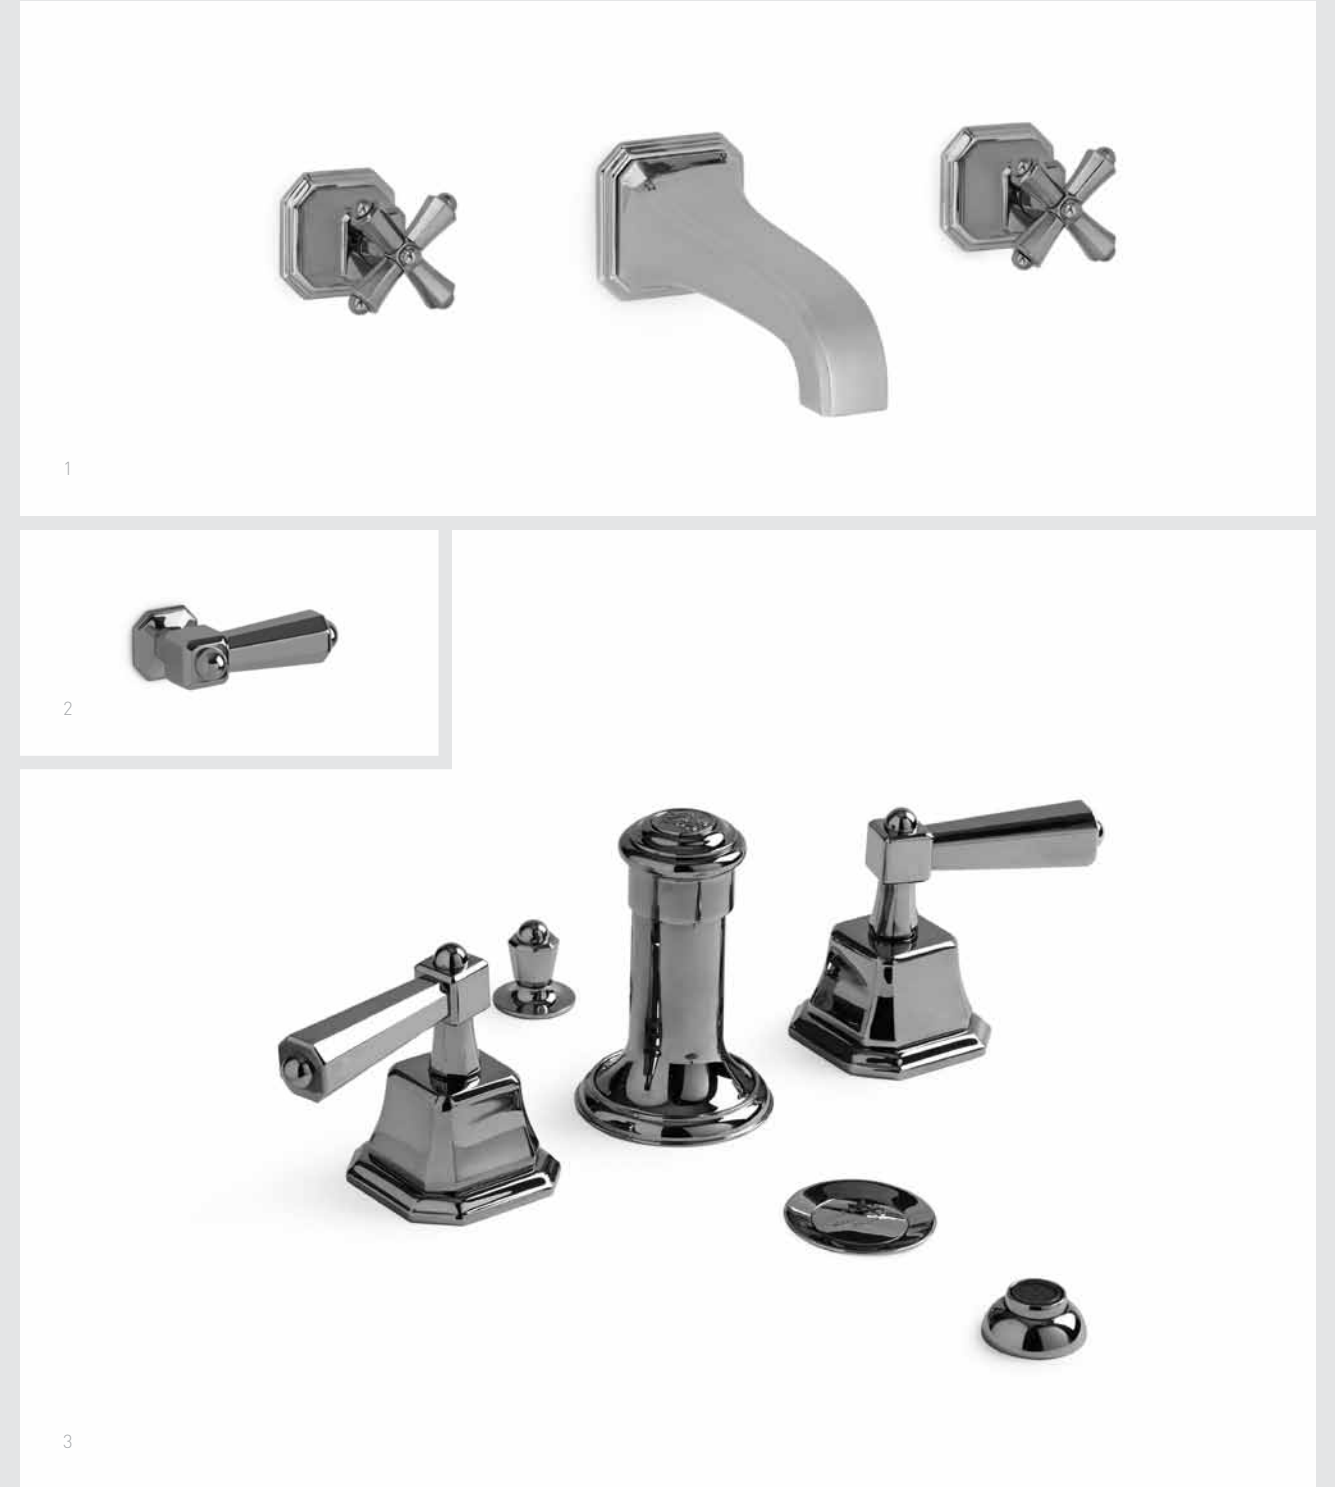

Here we show the Classic collections accenting a classic New York City brownstone.

HARRISON

HARRISON LEVER BASIN SET // 0980BSN

1. HARRISON CROSS HANDLE WALL MOUNT BASIN SET // 0981WBS-S

2. HARRISON TRIP LEVER // 0035-TRLV