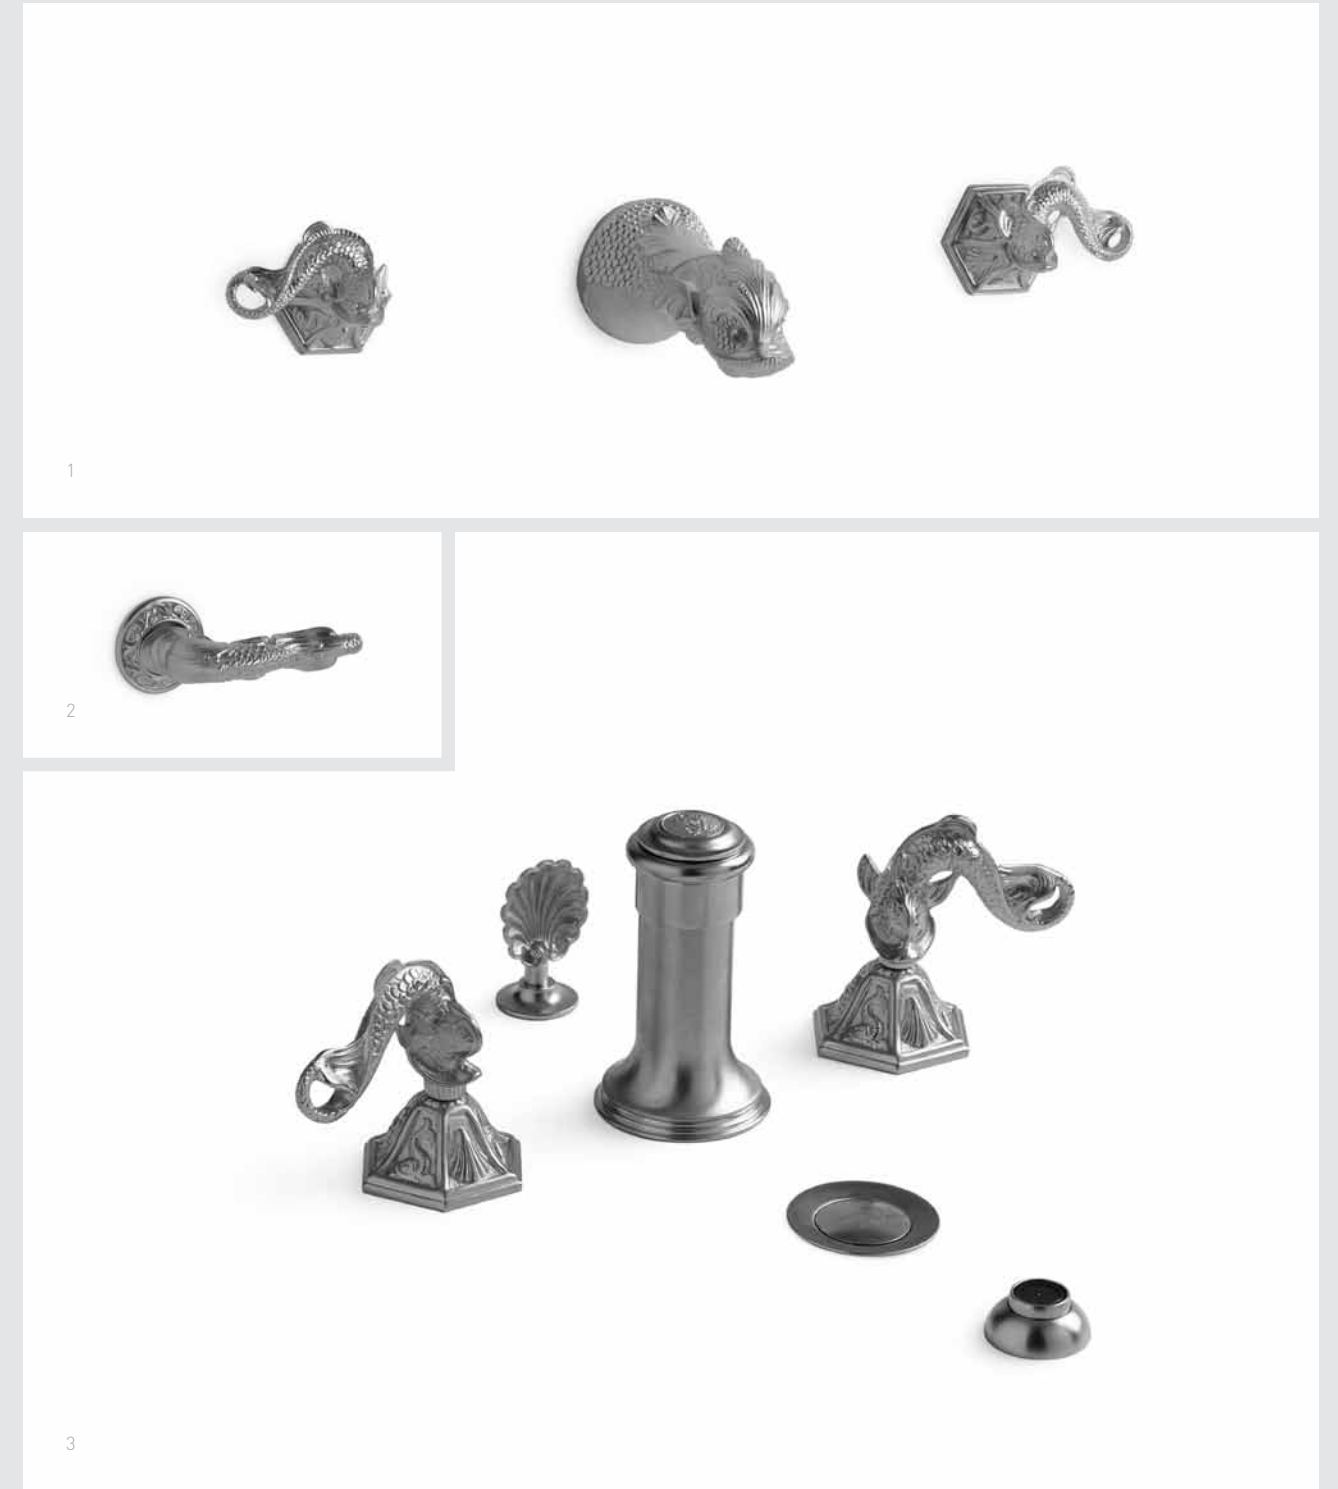

The Ornate collection can match the grandest and most opulent spaces, but can also stand on its own as an artistic feature in an edited environment.

DOLPHIN

DOLPHIN LEVER BASIN SET // 0907BSN

1. DOLPHIN LEVER WALL MOUNT BASIN SET // 0907WBS