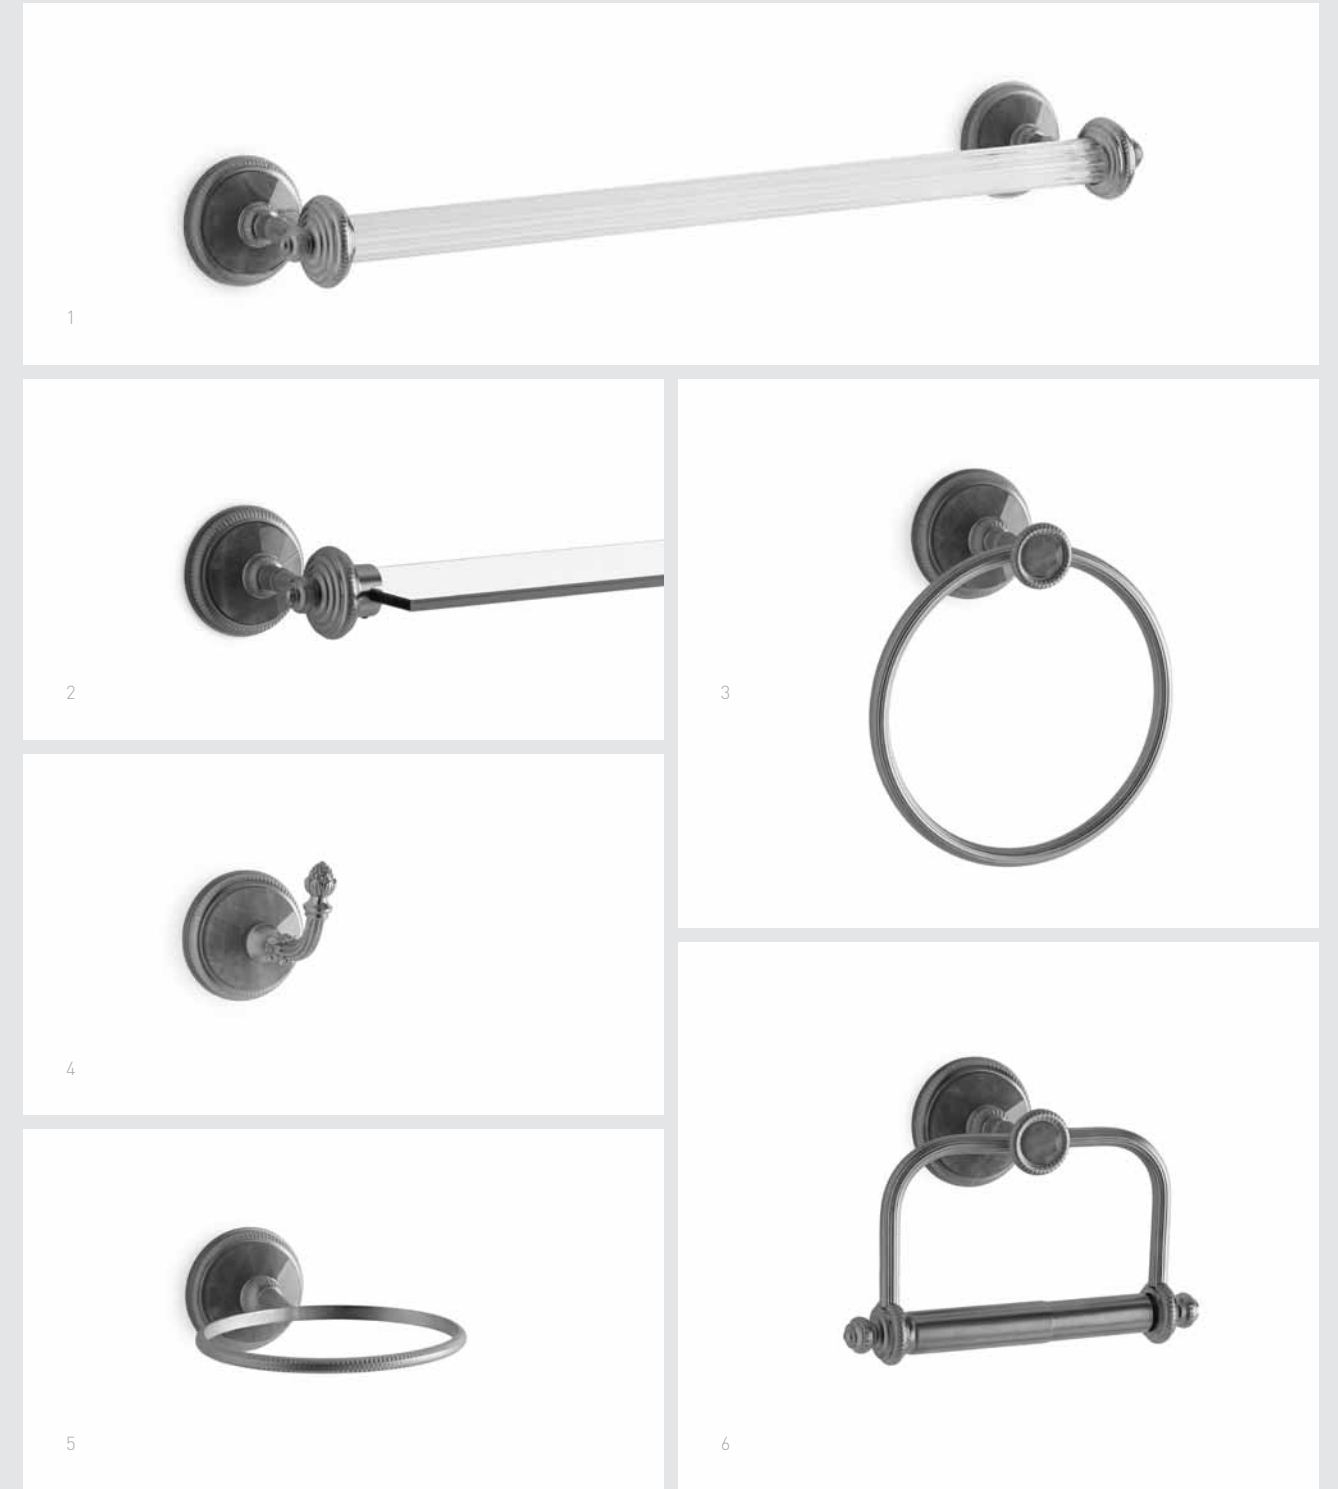

1. KNURLED TOWEL BAR WITH SEMIPRECIOUS INSERT // 3695-RSQU

2. KNURLED SHELF WITH SEMIPRECIOUS INSERT // 3695S-RSQU

3. KNURLED TOWEL RING WITH SEMIPRECIOUS INSERT // 3442-RSQU

4. KNURLED HOOK WITH SEMIPRECIOUS INSERT // 3440-RSQU

5. KNURLED PAPER HOLDER WITH SEMIPRECIOUS INSERT // 3535-RSQU

6. KNURLED SOAP DISH HOLDER WITH SEMIPRECIOUS INSERT // 3206-RSQU