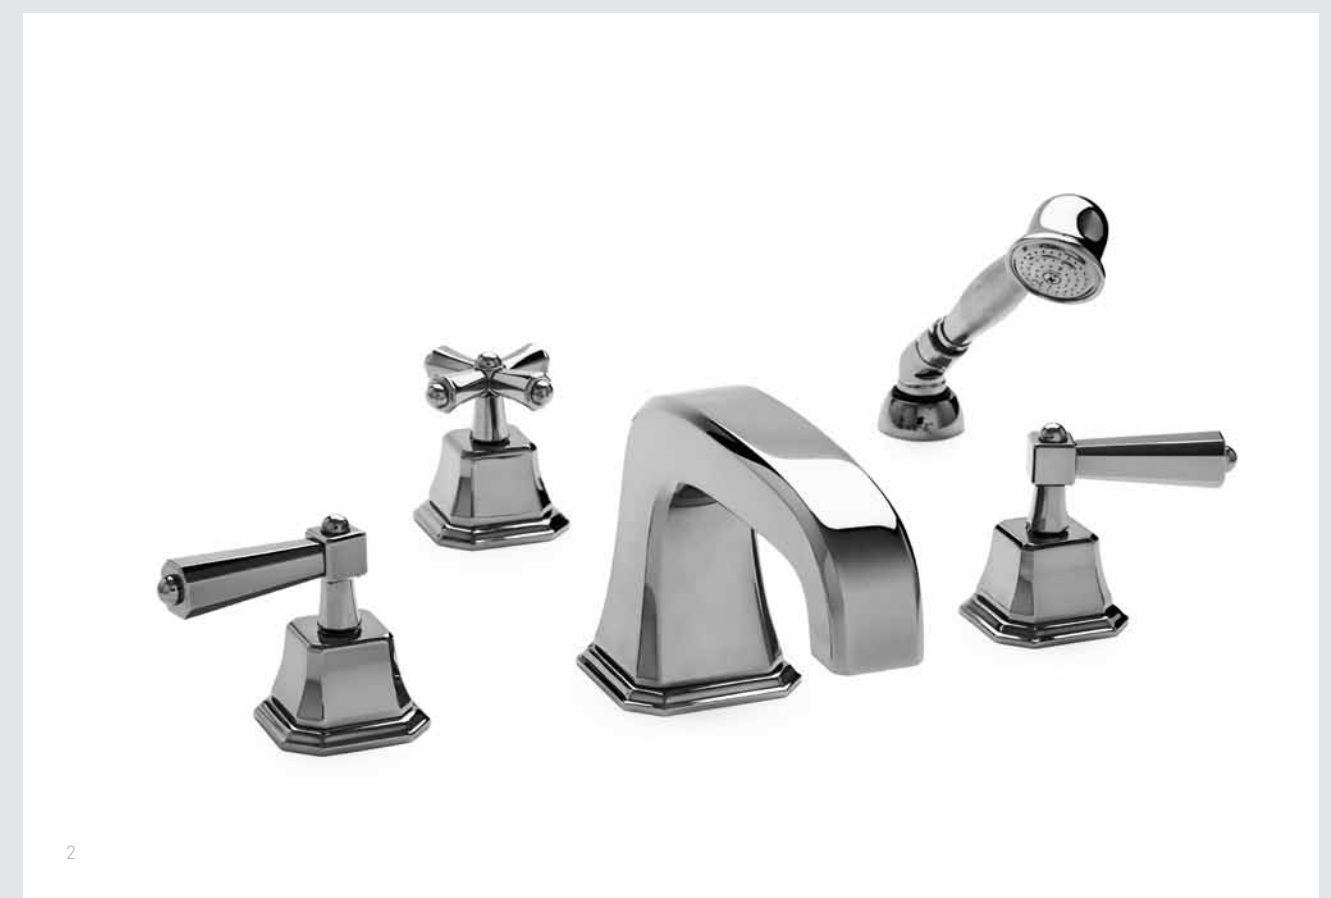

HARRISON THERMOSTATIC SHOWER SUITE

HARRISON HIGH FLOW THERMOSTATIC CONTROL WITH PLAIN SW LOGO KNOB // TM008PL-LOGO

HARRISON CROSS HANDLE VOLUME CONTROL TRIM // 0981KB-ESC

HARRISON RAIN DOME // 0840CSDH

HARRISON SHOWER HEAD // 0840SHHD

ADJUSTABLE BODY SPRAY WITH HARRISON FLANGE // 0838S-HR

CLASSICAL WALL MOUNT HAND SHOWER ON SUPPLY HOOK // 0836WLMT

1. HARRISON CROSS HANDLE WALL MOUNT TUB SET // 0981TUB-S

2. HARRISON LEVER DECK MOUNT TUB SET SMALL WITH CLASSICAL HAND SHOWER // 0980DTS824S