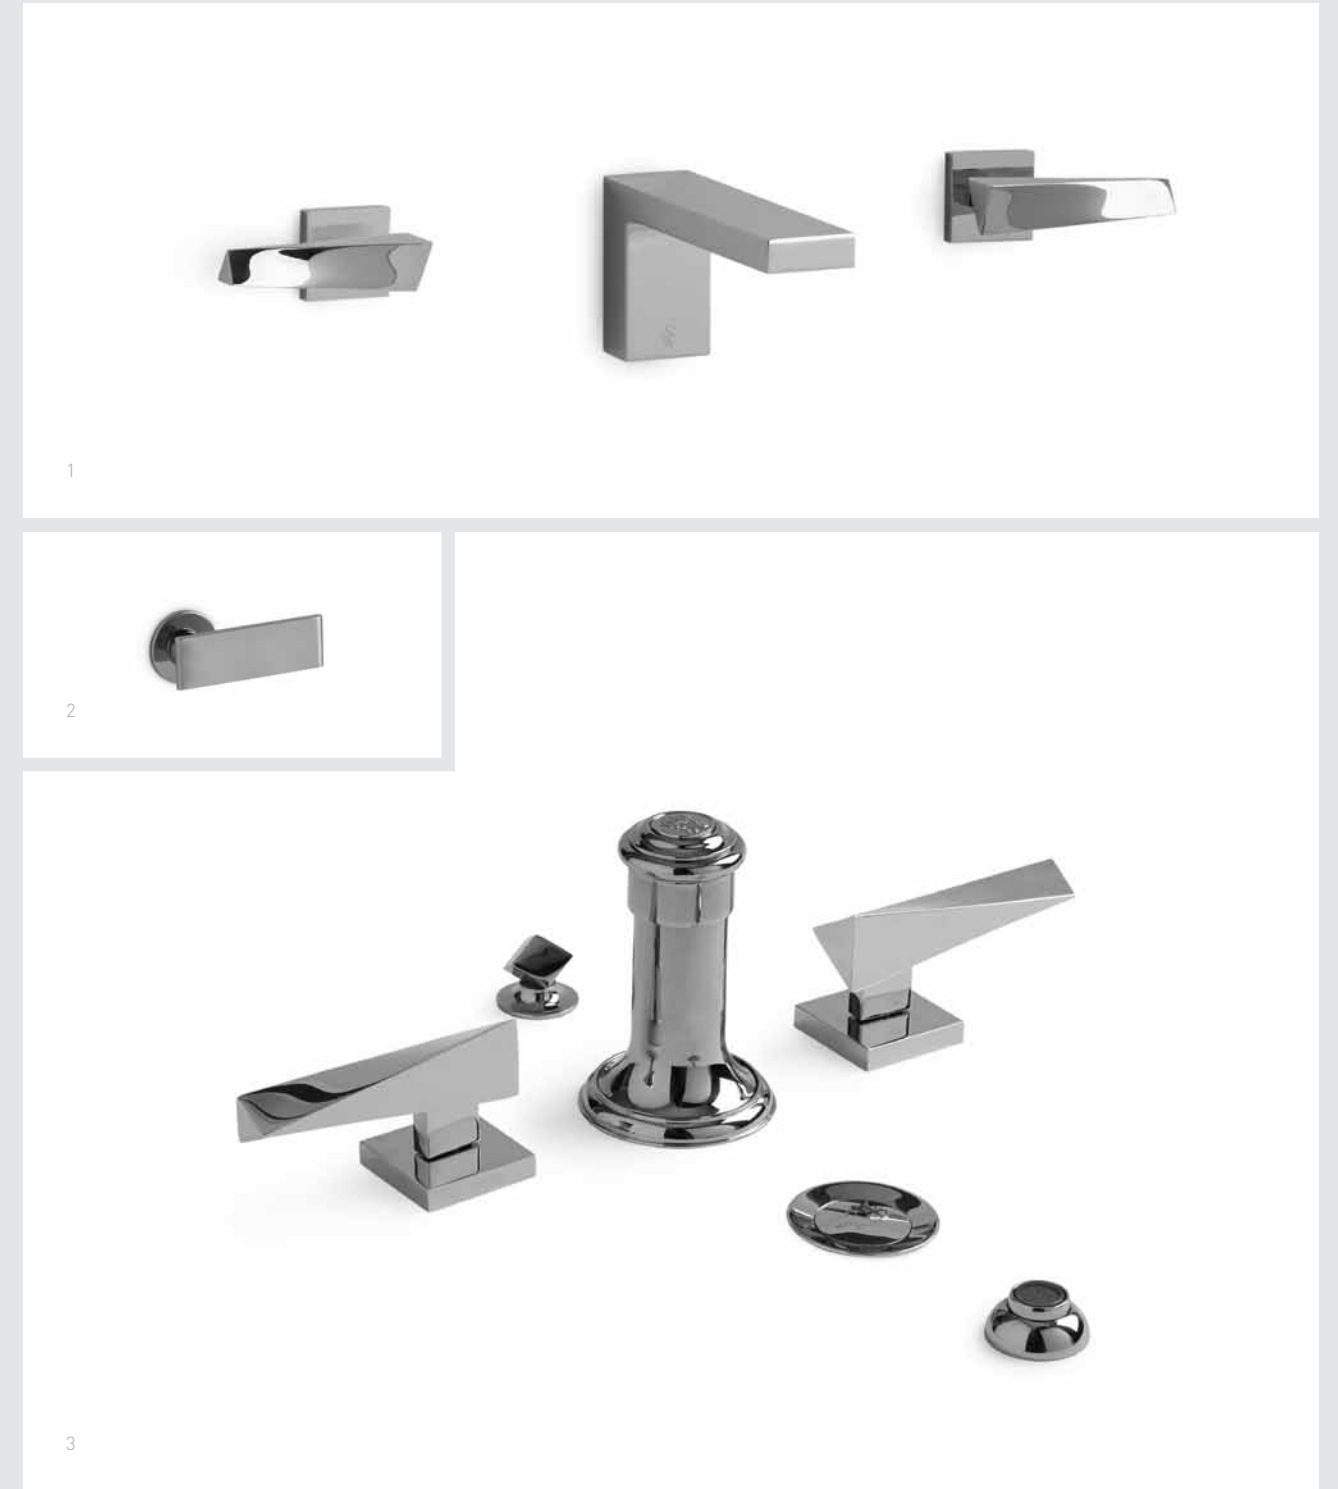

ARCO

ARCO WITH ARCO LEVER BASIN SET // 008BSN108

1. MODERN WITH ARCO LEVER WALL MOUNT BASIN SET // 008WBS101

2. MODERN TRIP LEVER // 2000-TRLV

3. ARCO LEVER FOUR HOLE BIDET SET // 008BDT

ARGO THERMOSTATIC SHOWER SUITE