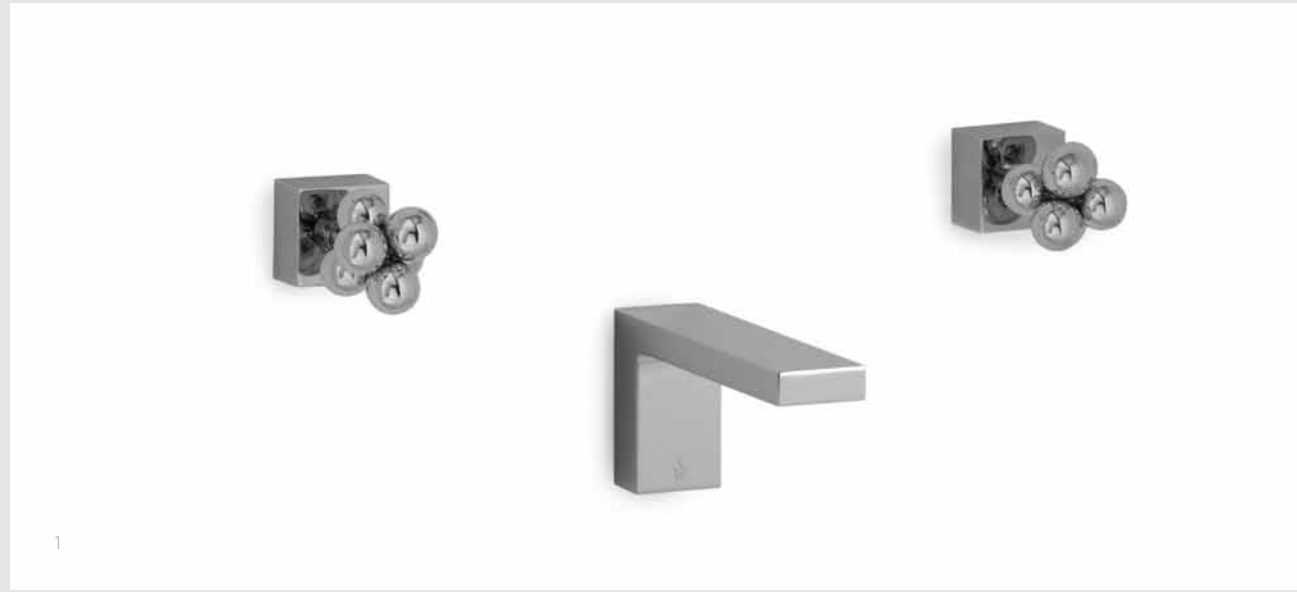

MODERN SQUARE SHOWER HEAD WITH SQUARE FLANGE // 101-SHHD

CYLINDRICAL BODY SPRAY WITH SQUARE FLANGE // 0850SQ

MODERN CYLINDRICAL WALL MOUNT HAND SHOWER ON SUPPLY HOOK // 101-WLMT

MODERN SQUARE 20" CEILING RAIN PLATE // 101CSDH-20SQ