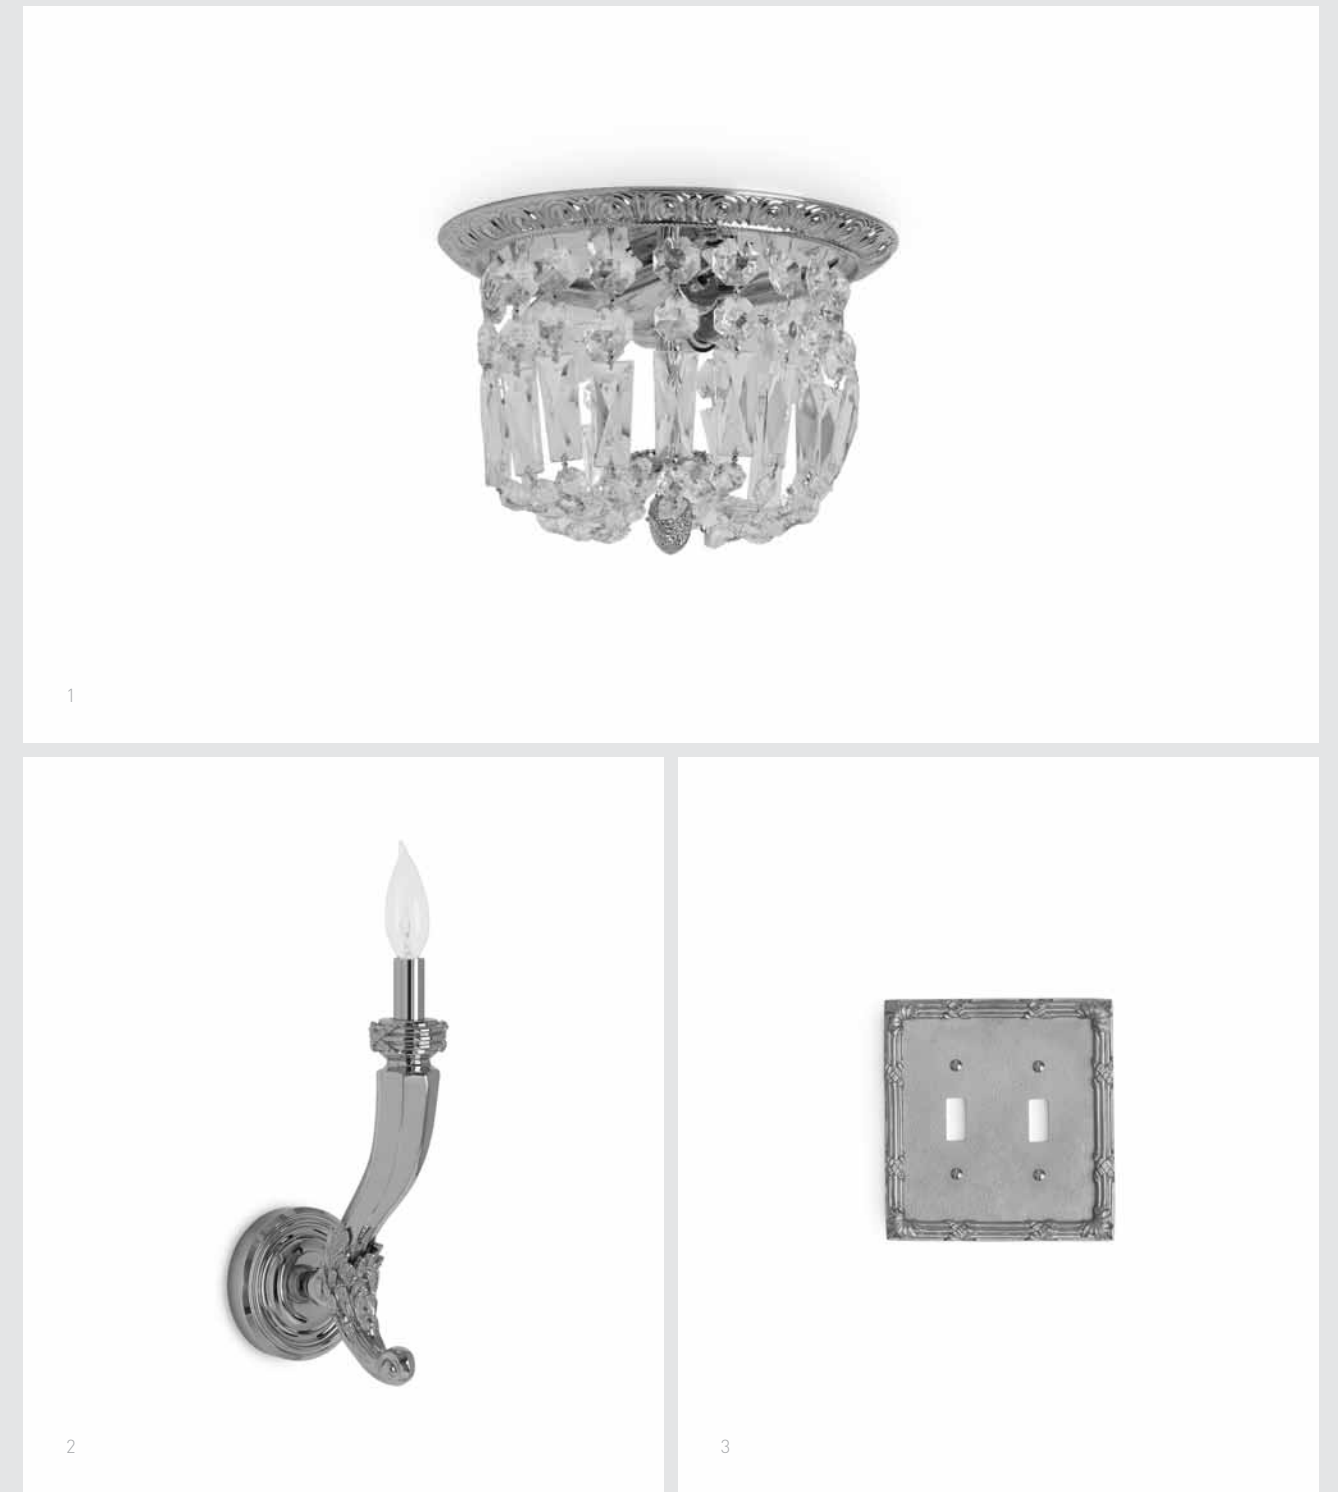

1. RIBBON & REED DOOR LEVER // 1055DOR-RH	5. RIBBON & REED THUMB TURN // 0058TT
2. CRISS CROSS 16" BACK PLATE // 1085-16	6. RIBBON & REED ROSETTE CABINET KNOB // 1052
FLORAL RIBBON & REED DOOR KNOB // 1075DOR	7. RIBBON & REED BAR PULL SMALL // 1053
EMERGENCY RELEASE TRIM // 2915	8. RIBBON & REED BAR PULL MEDIUM // 1062
3. CRISS CROSS 16" BACK PLATE // 1085-16	9. RIBBON & REED BAR PULL LARGE // 1061
RIBBON & REED LEVER // 1055DOR-RH	10. RIBBON & REED FINIAL BUTT HINGE // 1037-HFIN
RIBBON & REED THUMB TURN // 0058	11. RIBBON & REED HINGE // 1037
4. RIBBON & REED DOOR KNOB // 0055DOR	

1. EGG & DART 12" DRAPED CEILING LIGHT // 7131-DRPD
2. RIBBON & REED SINGLE HORN SCONCE // 7212SC-1A
3. RIBBON & REED DOUBLE SWITCH PLATE // 0460D-SWT