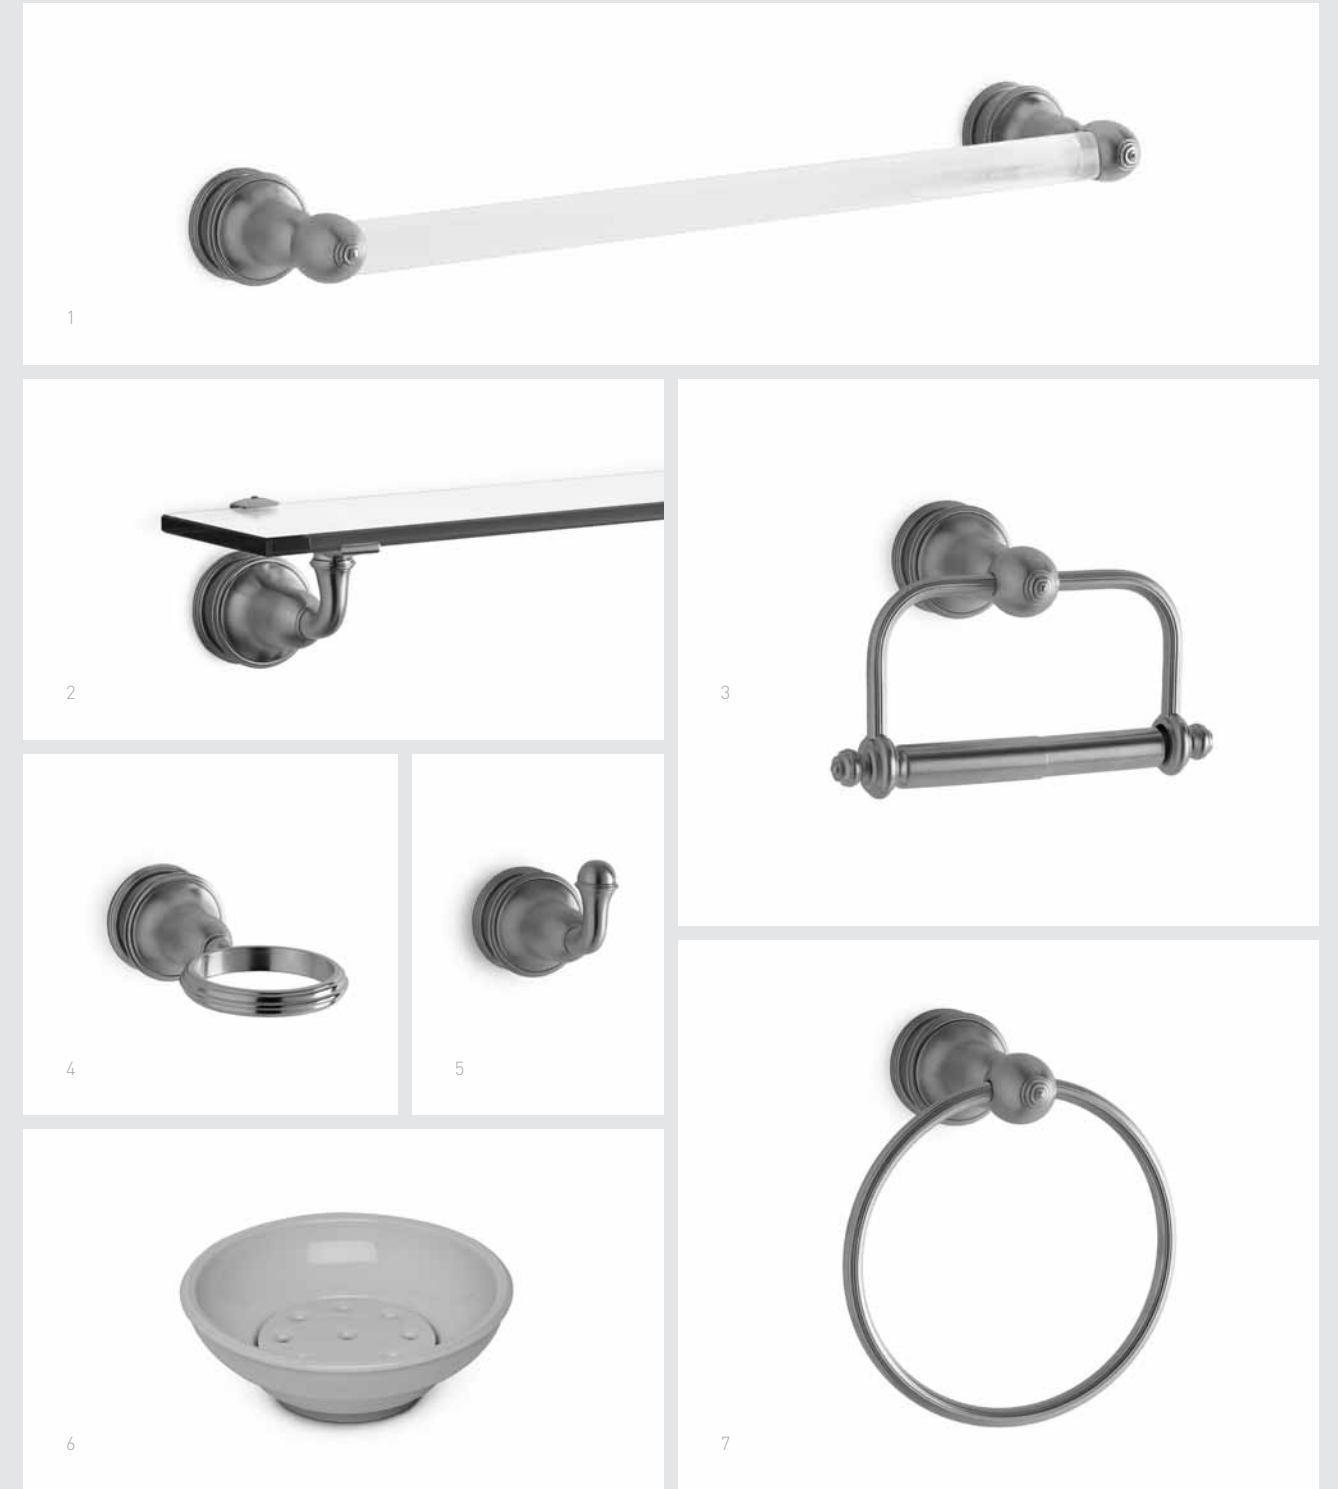

1. GREY TOWEL BAR // 3657
2. GREY SHELF // 3657S
3. GREY PAPER HOLDER // 3526
4. GREY TUMBLER HOLDER // 3377
5. GREY HOOK // 3408
6. GREY CHINA SOAP DISH // 3399-WHT
7. GREY TOWEL RING // 3419