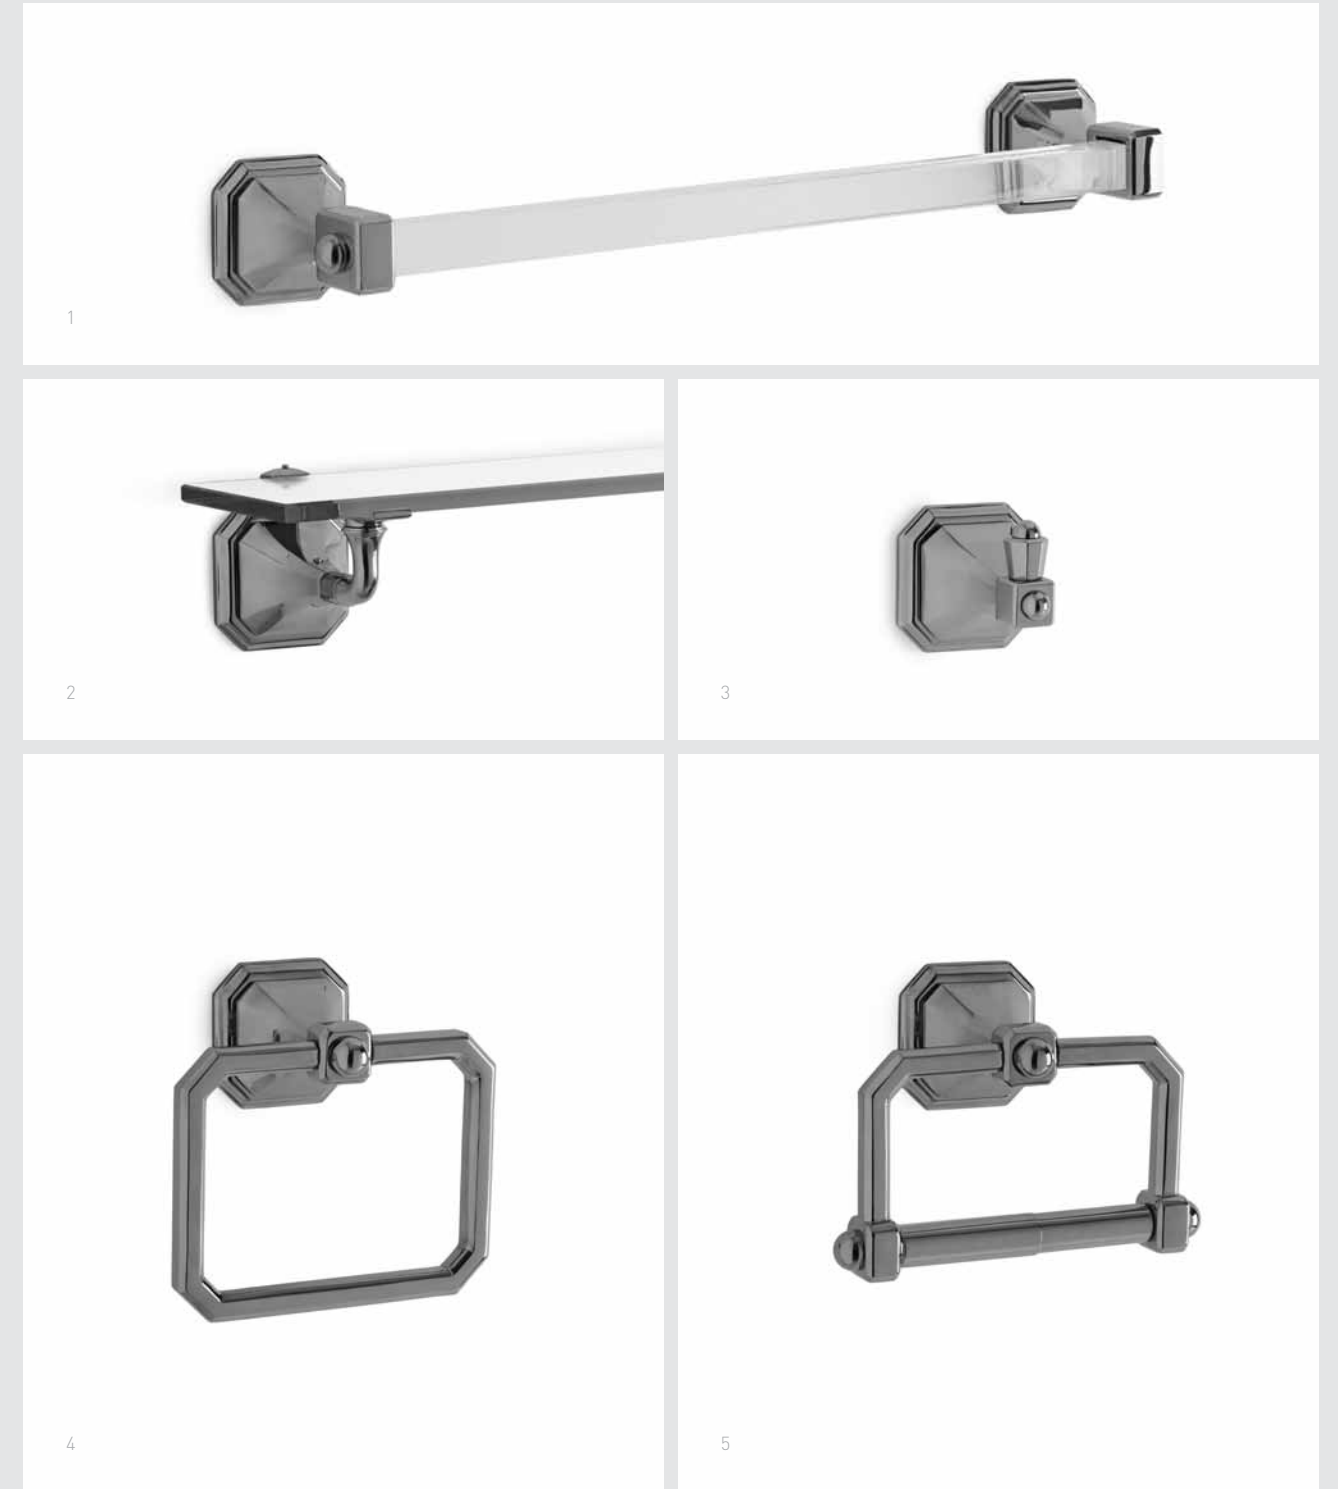

HARRISON LEVER EXPOSED TUB SET

HARRISON LEVER EXPOSED CONTROLS // 0980XT/S-01

EXPOSED FLARED TUB SPOUT // XP-SPT1

EXPOSED HAND SHOWER RISER // XPHS-RISER

CLASSICAL HAND SHOWER WITH HOSE // 0836

EXPOSED FLOOR MOUNT UNION // XPUN-FLMT

EXPOSED STANDING WASTE ASSEMBLY WITH HARRISON PULL // XP-WASTE-0009

1. HARRISON TOWEL BAR // 3656

2. HARRISON SHELF // 3656S

3. HARRISON HOOK // 3409

4. HARRISON TOWEL RING // 3418

5. HARRISON PAPER HOLDER // 3525