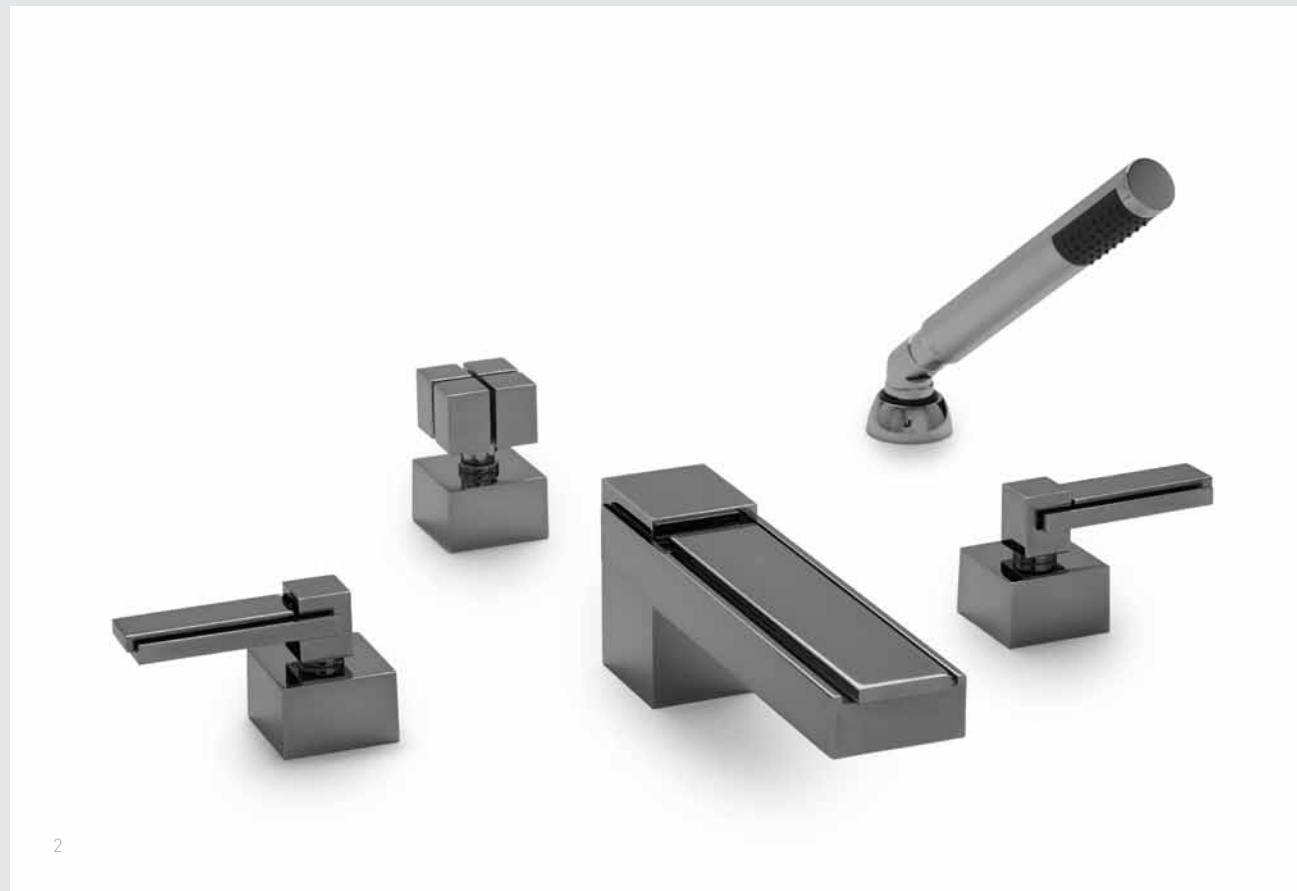

APOLLO LEVER VOLUME CONTROL TRIM // 2020LV-ESC

MODERN SQUARE 20" CEILING RAIN PLATE, SEE PAGE 51 // 101CSHD-20SQ

MODERN SQUARE SHOWER HEAD WITH SQUARE FLANGE // 101-SHHD

CYLINDRICAL BODY SPRAY WITH SQUARE FLANGE // 0850SQ

MODERN CYLINDRICAL WALL MOUNT HAND SHOWER ON SUPPLY HOOK // 101-WLMT

MODERN SQUARE 20" CEILING RAIN PLATE // 101CSHD-20SQ

1

2

- 1. **APOLLO WITH APOLLO WALL MOUNT TUB SET** // 2020TUB801
- 2. **APOLLO LEVER DECK MOUNT TUB SET WITH CYLINDRICAL HAND SHOWER** // 2020DTS801