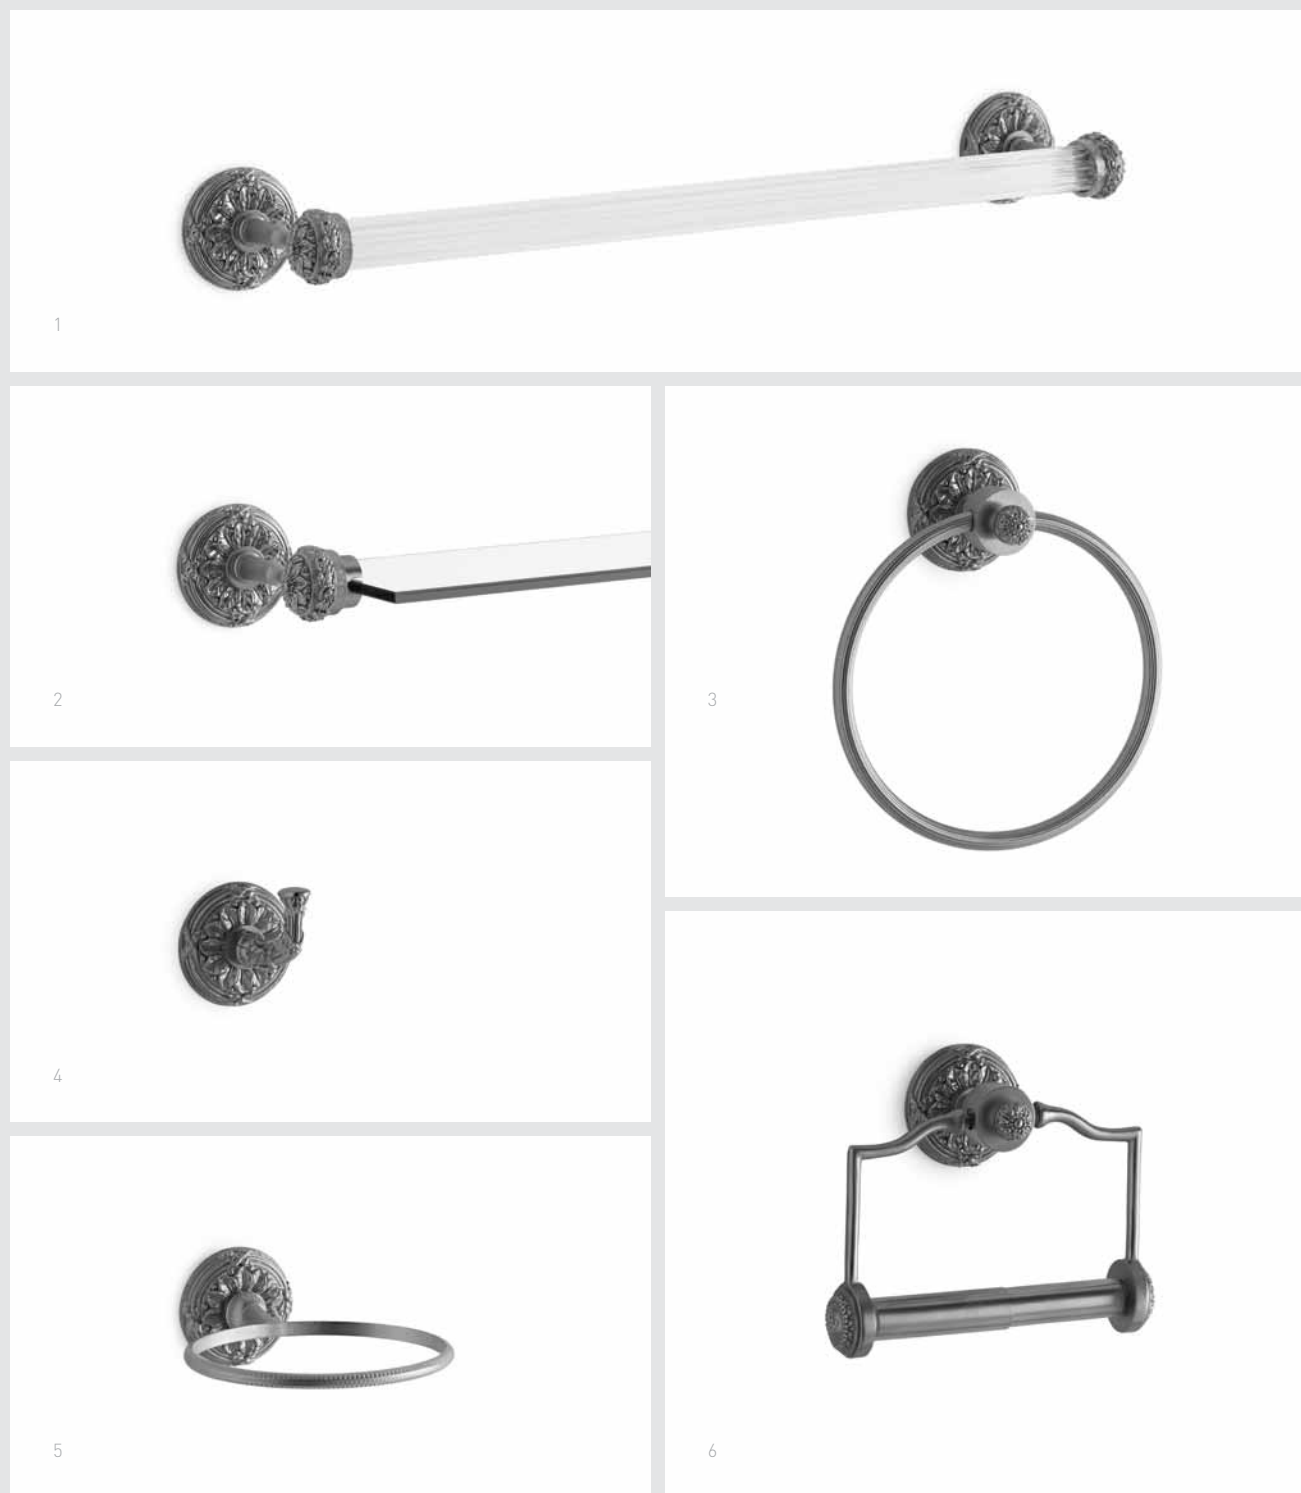

RIBBON & REED LEVER EXPOSED TUB/SHOWER SET // 0912XSHR

1. **RIBBON & REED TOWEL BAR** // 3686
2. **RIBBON & REED SHELF** // 3686S
3. **RIBBON & REED TOWEL RING** // 3434
4. **RIBBON & REED HOOK** // 3435
5. **RIBBON & REED SOAP DISH HOLDER** // 3201
6. **RIBBON & REED PAPER HOLDER** // 3536

1. **REEDED WITH ROSETTE MIRROR** // 4256M25
2. **RIBBON & REED LEG** // 4753