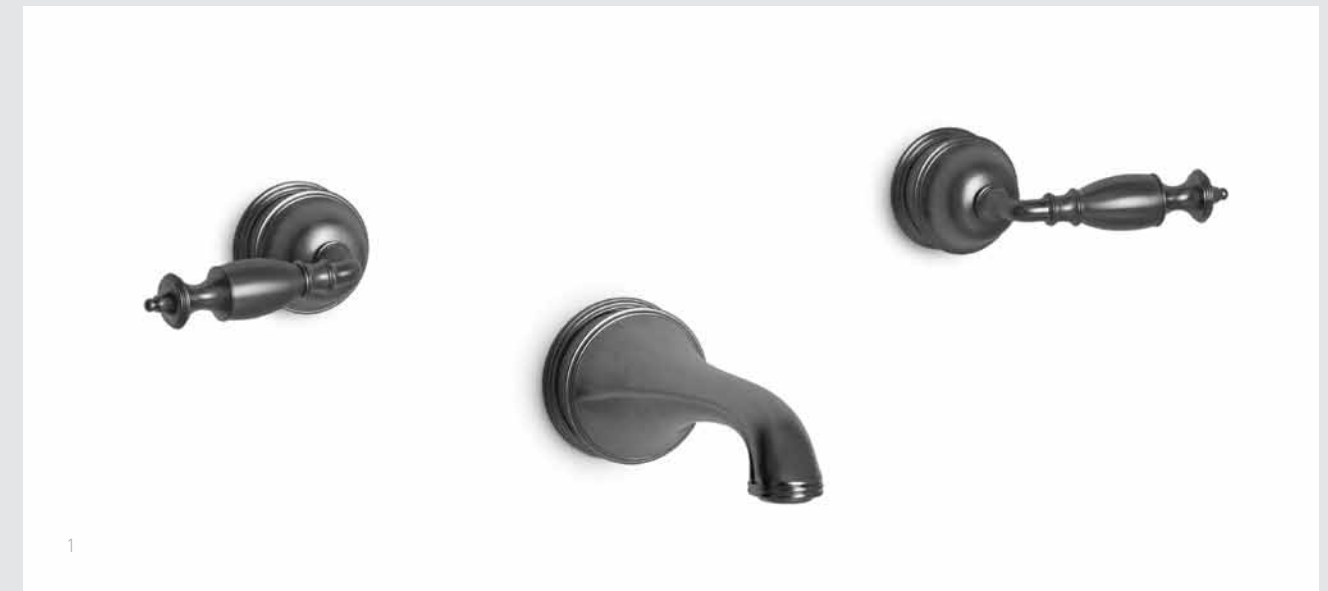

CLASSICAL WALL MOUNT HAND SHOWER ON SUPPLY HOOK // 0836WLMT

1

2

1. GREY SERIES II LEVER WALL MOUNT TUB SET // 0992TUB

2. GREY SERIES II CROSS HANDLE DECK MOUNT TUB SET WITH CLASSICAL HAND SHOWER // 0993DTS825