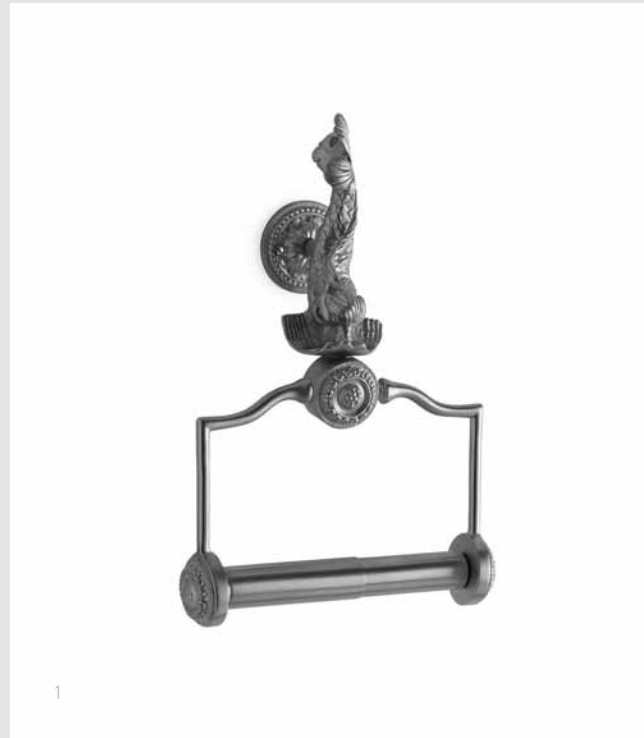

1. DOLPHIN PAPER HOLDER // 3512
2. FLAT DOLPHIN TOWEL RING // 3404
3. FLAT DOLPHIN PAPER HOLDER // 3529
4. DOLPHIN WITH SHELL SOAP DISH // 3315

1. REEDED WITH ROSETTE MIRROR // 4256M25
2. CRYSTAL LEG // 4750