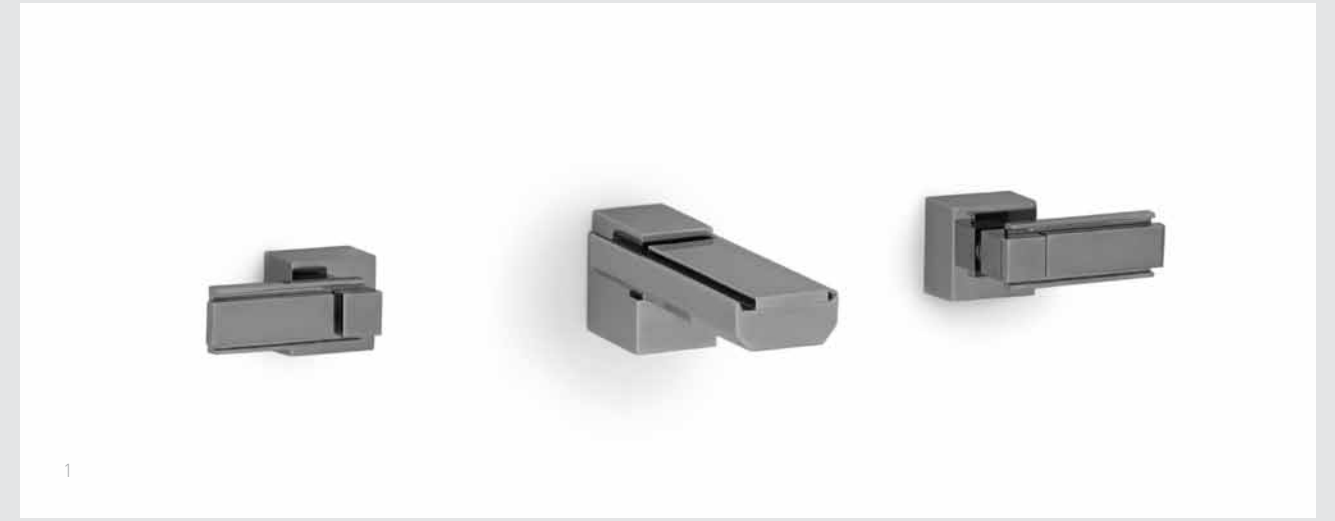

- 1. NOUVEAU DOUBLE SCONCE WITH CLEAR TUBES // 7215SC-2ACG
- 2. SQUARE KNUCKLE FROSTED GLASS PANEL LIGHT // 7114FG-16
- 3. MODERN TRIPLE SWITCH PLATE // 2000T-SWT

APOLLO

1

2

1. APOLLO WITH APOLLO LEVER BASIN SET // 2020BSN801
2. APOLLO SINGLE HANDLE BASIN SET // 2020SHL