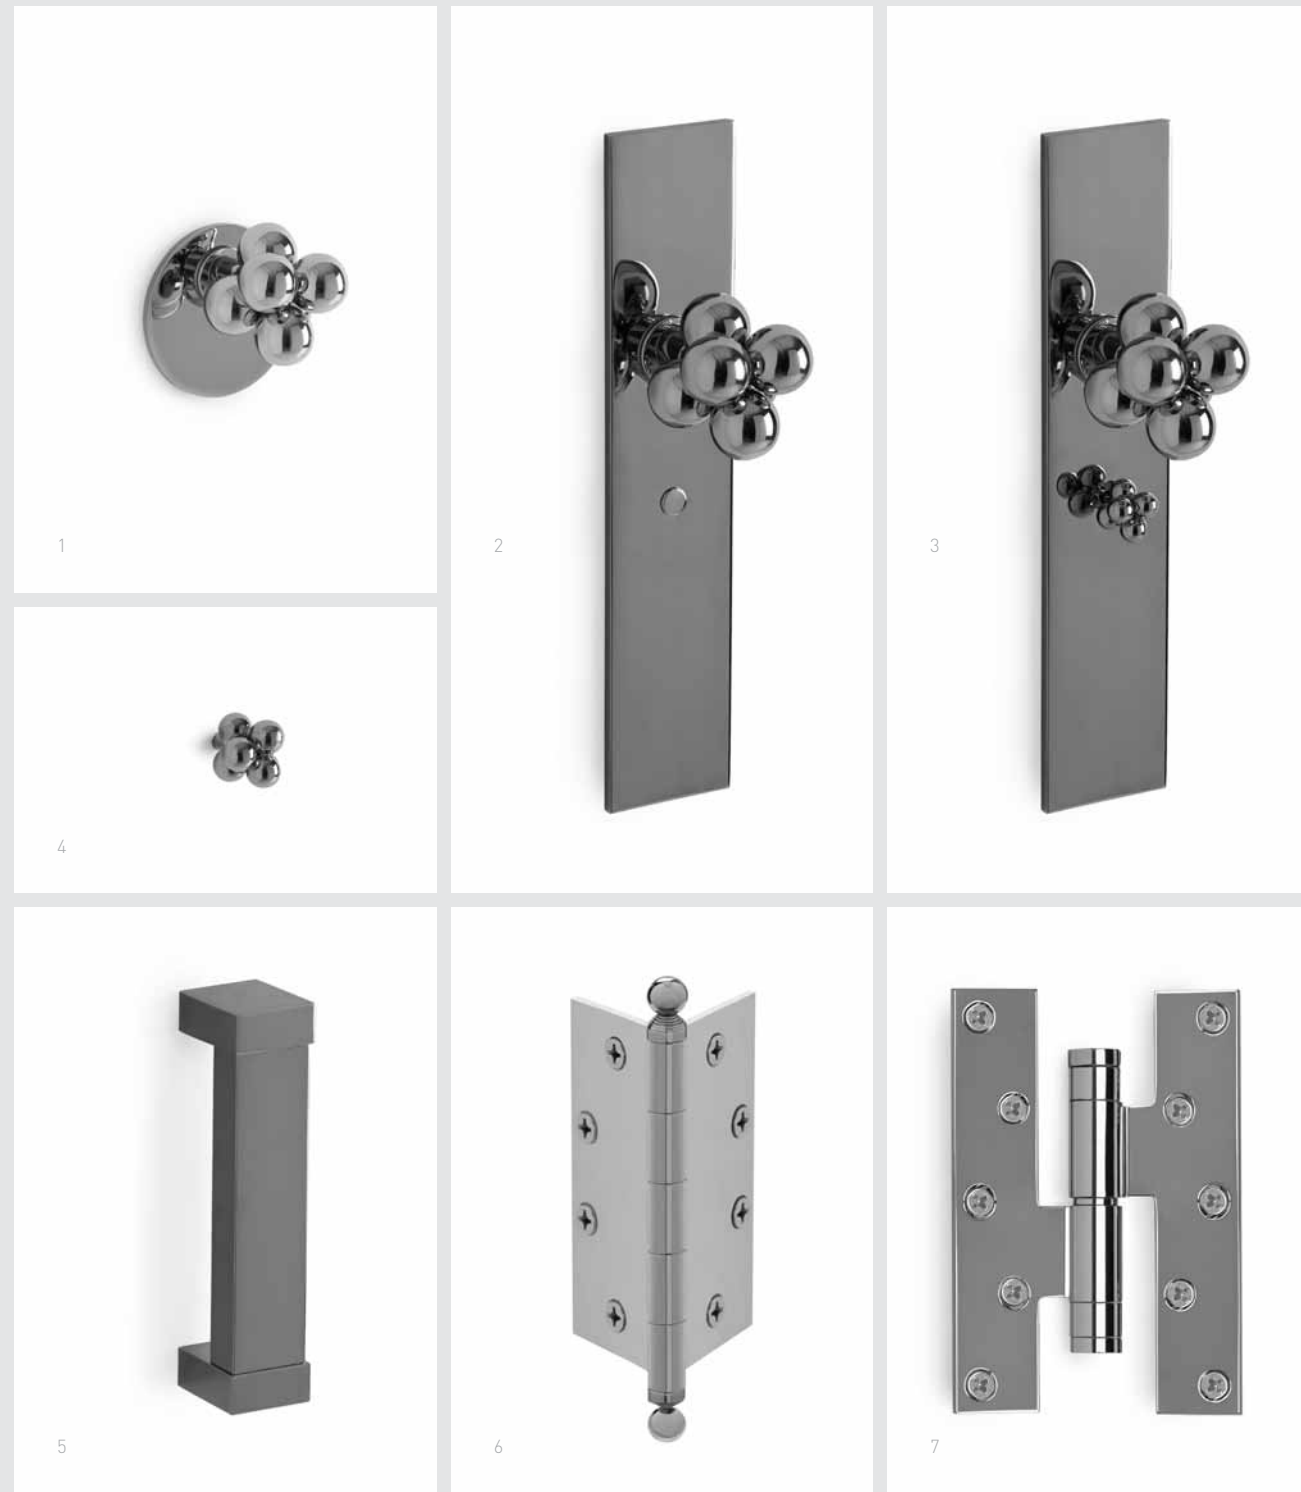

MODERN SQUARE SHOWER HEAD WITH SQUARE FLANGE // 101-SHHD

CYLINDRICAL BODY SPRAY WITH SQUARE FLANGE // 0850SQ

MODERN CYLINDRICAL WALL MOUNT HAND SHOWER ON SUPPLY HOOK // 101-WLMT

MODERN SQUARE 20" CEILING RAIN PLATE // 101CSDH-20SQ

1

2

1. **MODERN WITH MOLECULE KNOB WALL MOUNT TUB SET** // 2005TUB101
2. **AQUEDUCT WITH MOLECULE KNOB DECK MOUNT TUB SET WITH CYLINDRICAL HAND SHOWER** // 2005DTS302

MOLECULE KNOB EXPOSED TUB SET

- MOLECULE KNOB EXPOSED CONTROLS** // 2005XT/S-01
- EXPOSED MODERN TUB SPOUT** // XP-SPT2
- EXPOSED HAND SHOWER RISER** // XPHS-RISER
- MODERN HAND SHOWER WITH HOSE** // 101HS
- EXPOSED FLOOR MOUNT UNION** // XPUN-FLMT
- EXPOSED STANDING WASTE ASSEMBLY WITH MOLECULE PULL** // XP-WASTE-2005A

- 1. MODERN TOWEL BAR // 101TB
- 2. MODERN SHELF // 101S
- 3. MODERN TOWEL RING // 101TR
- 4. MODERN PAPER HOLDER // 101PH
- 5. MODERN HOOK // 101RH

- 1. SQUARE KNUCKLE MIRROR // 4250M21
- 2. MODERN LEG // 4759