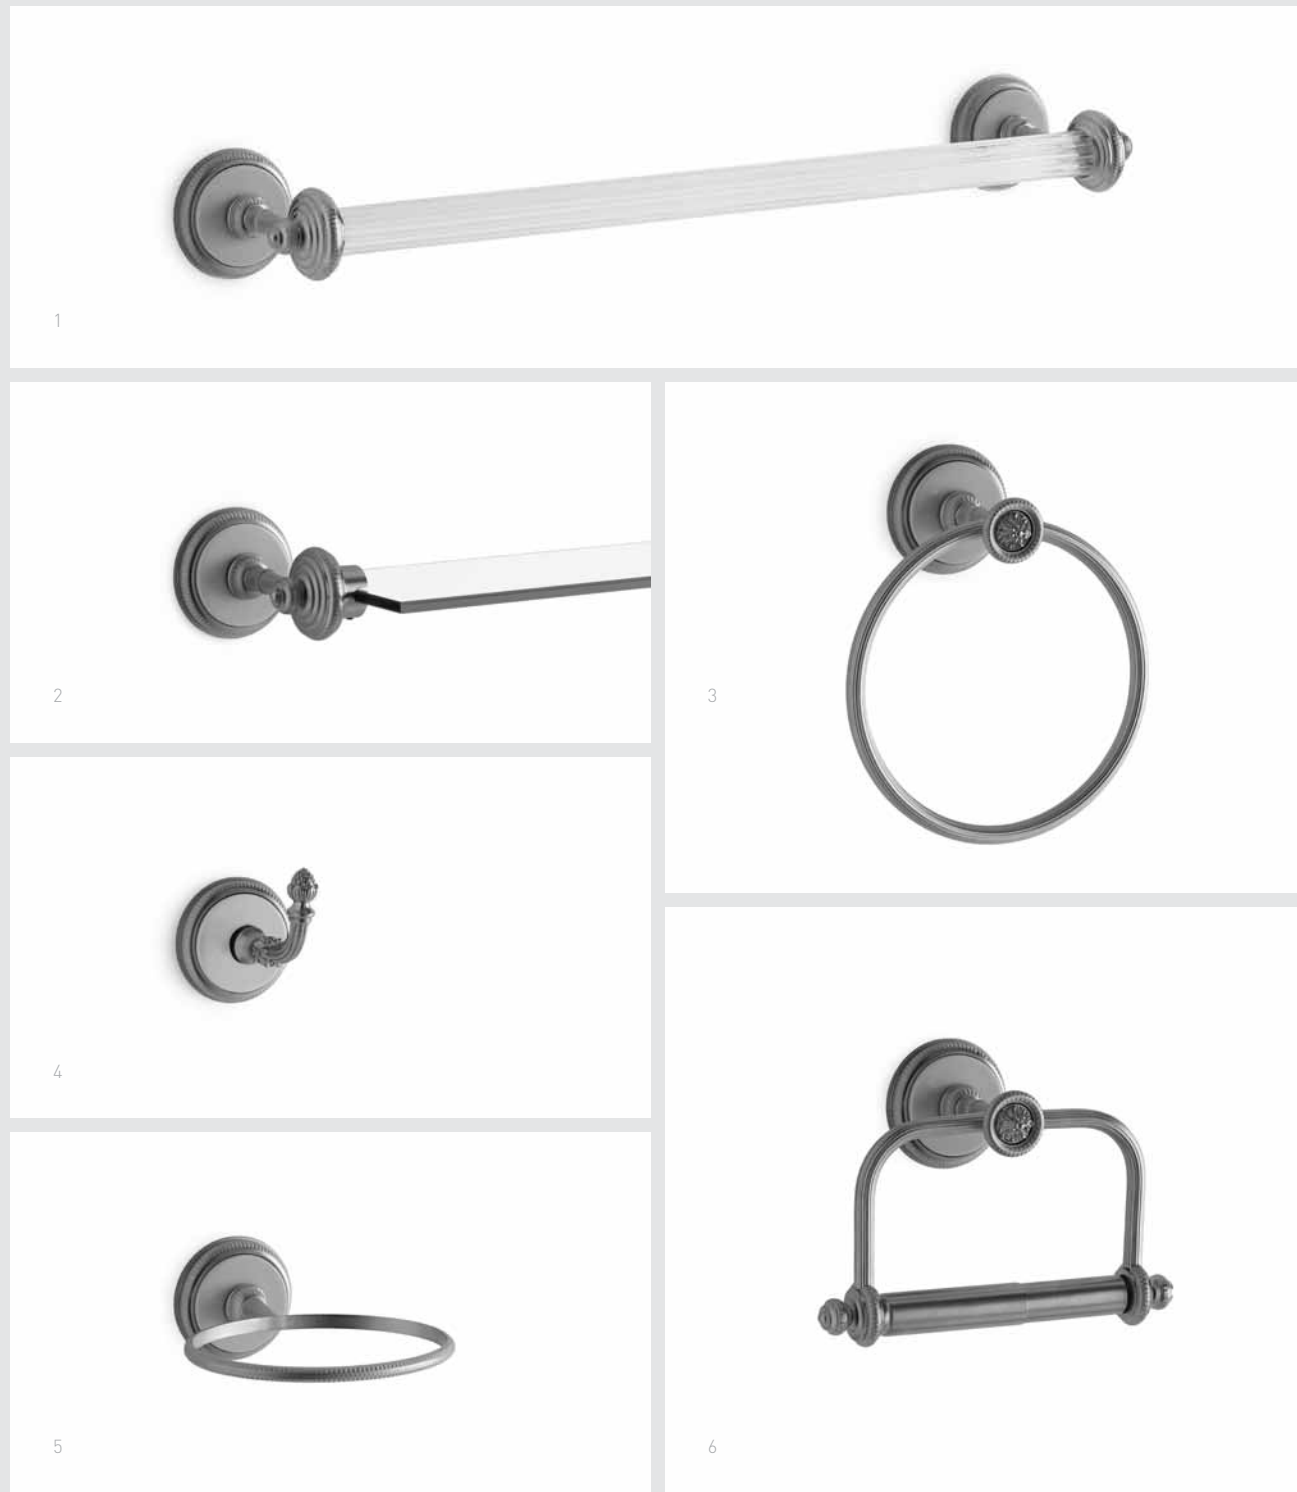

SCALLOPED CHINA FLUTED LEVER EXPOSED TUB/SHOWER SET // 1029XSHR-03WH

1. **KNURLED CHINA INSERT TOWEL BAR** // 3695-WHT
2. **KNURLED CHINA INSERT SHELF** // 3695S-WHT
3. **KNURLED CHINA INSERT TOWEL RING** // 3442-WHT
4. **KNURLED CHINA INSERT HOOK** // 3440-WHT
5. **KNURLED CHINA INSERT SOAP DISH HOLDER** // 3206-WHT
6. **KNURLED CHINA INSERT PAPER HOLDER** // 3535-WHT

1. **SCALLOPED WHITE CHINA SOAP DISH** // 3362-WHT
2. **SCALLOPED WHITE CHINA TUMBLER** // 3367-OE3-WHT
3. **SCALLOPED WHITE CHINA TISSUE BOX COVER** // 3413-WHT
4. **SCALLOPED WHITE CHINA BOUTIQUE TISSUE BOX COVER** // 3413B-WHT
5. **SCALLOPED WHITE CHINA SOAP DISPENSER** // 3370-WHT
6. **SCALLOPED WHITE CHINA WASTE BASKET** // 3368-WHT