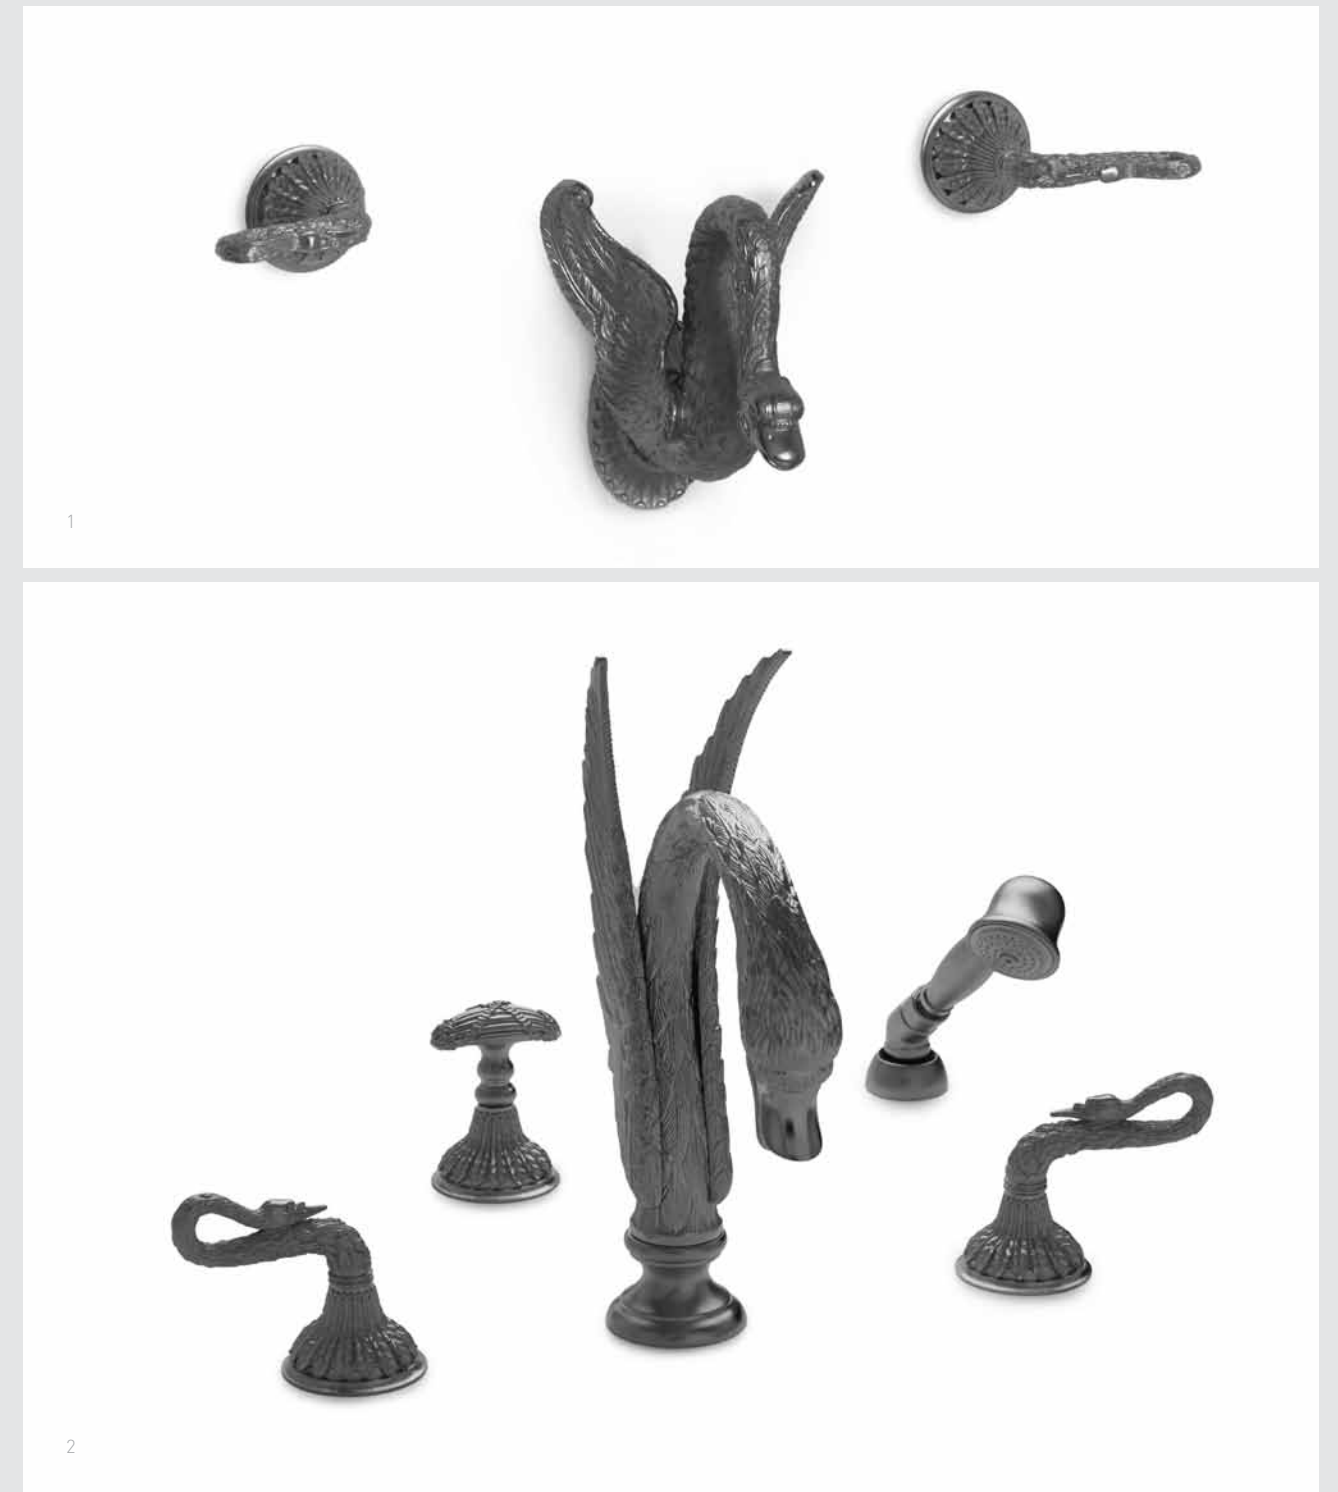

1. SWAN LEVER WALL MOUNT BASIN SET // 0915WBS

2. SWAN TRIP LEVER // 0064-TRLV

3. SWAN LEVER FOUR HOLE BIDET SET // 0915BDT

SWAN THERMOSTATIC SHOWER SUITE

FILIGREE HIGH FLOW THERMOSTATIC TRIM WITH ACANTHUS SW LOGO KNOB // TM004AC-LOGO

SWAN LEVER VOLUME CONTROL TRIM // 0915LV-ESC

EGG & DART MAGNUM RAIN DOME // 0835CS-MAG

ACANTHUS SHOWER HEAD // 0842SHHD

ADJUSTABLE BODY SPRAY WITH ACANTHUS FLANGE // 0838S-AC

CLASSICAL WALL MOUNT HAND SHOWER ON SUPPLY HOOK // 0836WLMT

1. SWAN LEVER WALL MOUNT TUB SET // 0915TUB

2. SWAN LEVER DECK MOUNT TUB SET WITH CLASSICAL HAND SHOWER // 0915DTS820