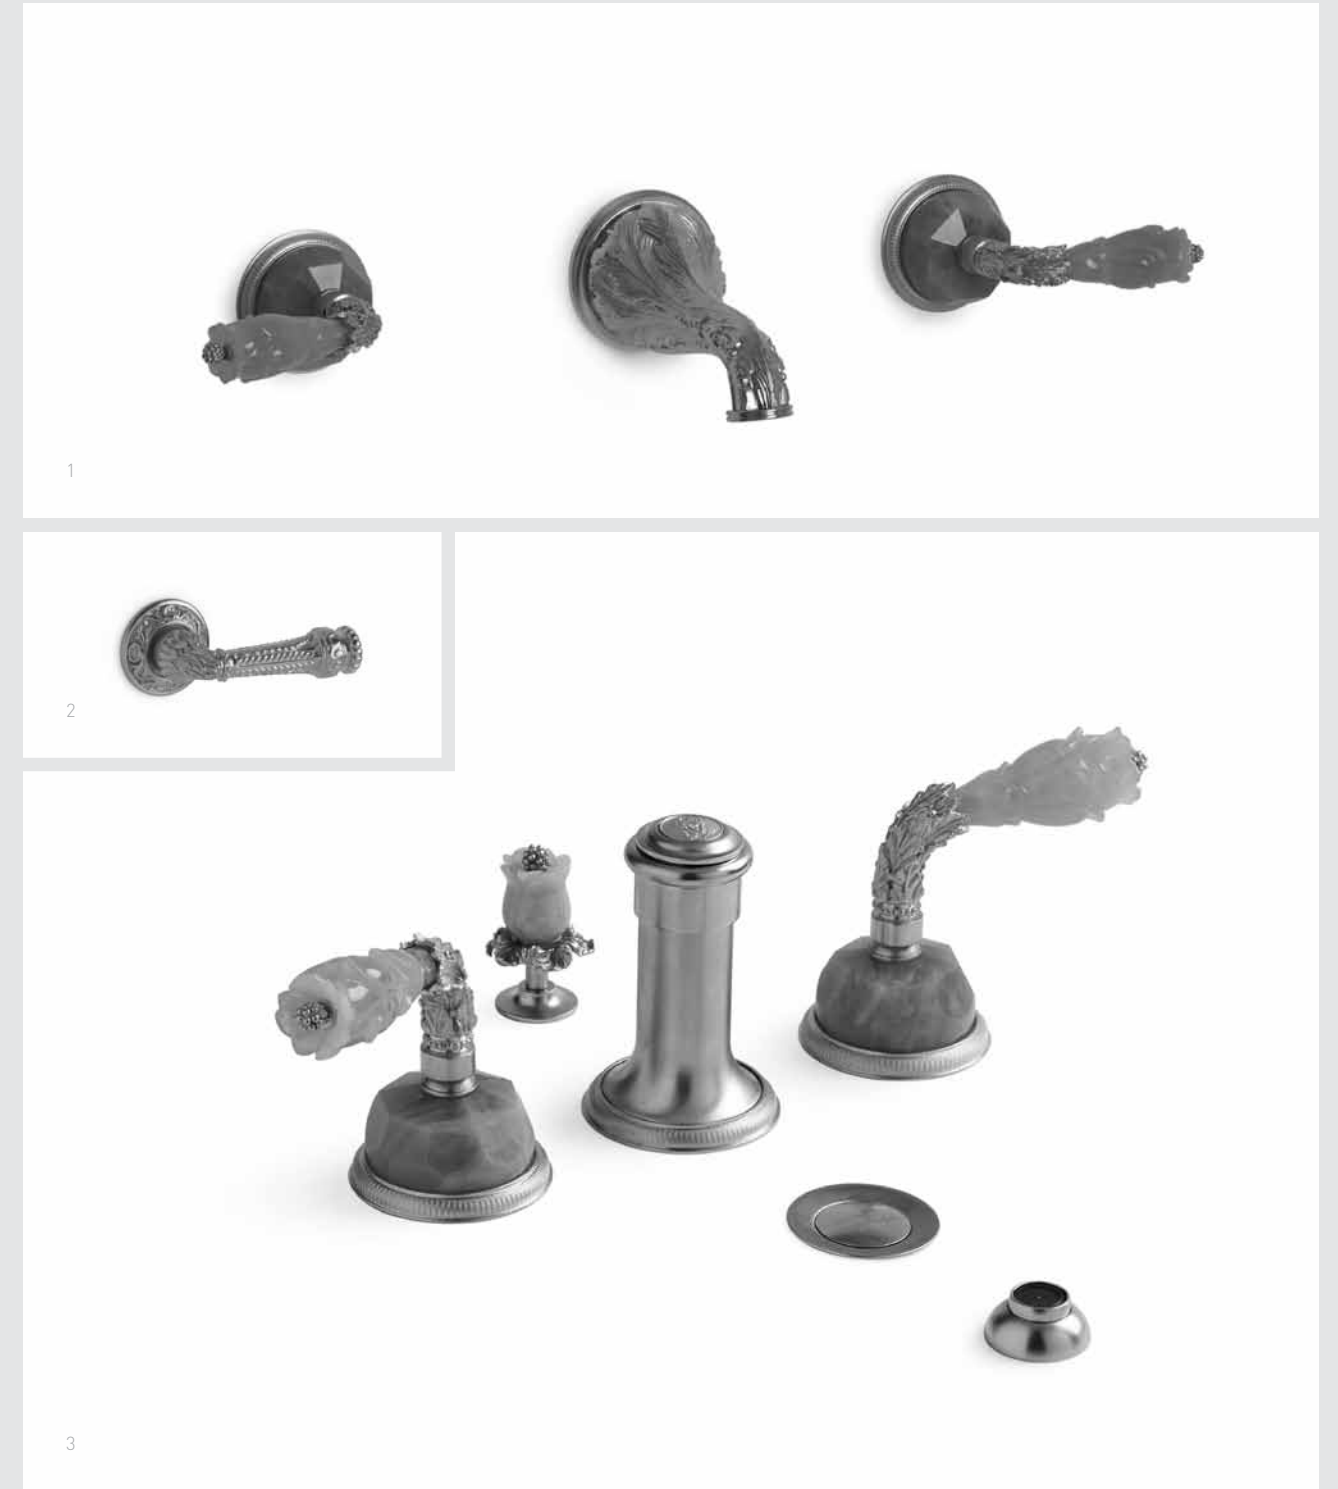

CRYSTAL CHANDELIER WITH ACANTHUS CANOPY AND DECORATIVE FINIAL // 7122AC

SEMIPRECIOUS LEAVES

SEMIPRECIOUS LEAVES LEVER BASIN SET // 1040BSN819-RSQU

- 1. SEMIPRECIOUS LEAVES LEVER WALL MOUNT BASIN SET // 1040WBS819-RSQU
- 2. ACANTHUS TRIP LEVER // 1024-TRLV
- 3. SEMIPRECIOUS LEAVES LEVER FOUR HOLE BIDET SET // 1040BDT-RSQU