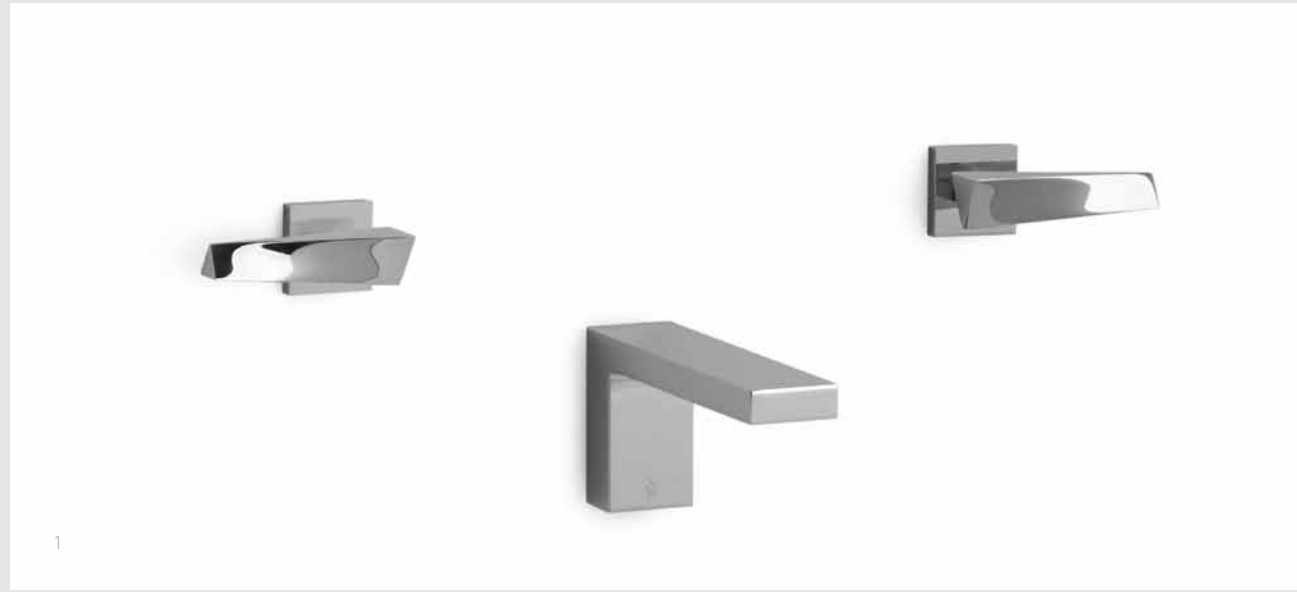

SQUARE HIGH FLOW THERMOSTATIC CONTROL WITH PLAIN SW LOGO KNOB // TM009PL-LOGO

ARGO LEVER VOLUME CONTROL TRIM // 008LV-ESC

MODERN SQUARE 20" CEILING RAIN PLATE, SEE PAGE 23 // 101CSHD-20SQ

MODERN SQUARE SHOWER HEAD WITH SQUARE FLANGE // 101-SHHD

CYLINDRICAL BODY SPRAY WITH SQUARE FLANGE // 0850SQ

MODERN CYLINDRICAL WALL MOUNT HAND SHOWER ON SUPPLY HOOK // 101-WLMT

MODERN SQUARE 20" CEILING RAIN PLATE // 101CSHD-20SQ

1

2

- 1. MODERN WITH ARCO LEVER WALL MOUNT TUB SET // 008TUB101
- 2. ARCO WITH ARCO LEVER DECK MOUNT TUB SET WITH CYLINDRICAL HAND SHOWER // 008DTS308