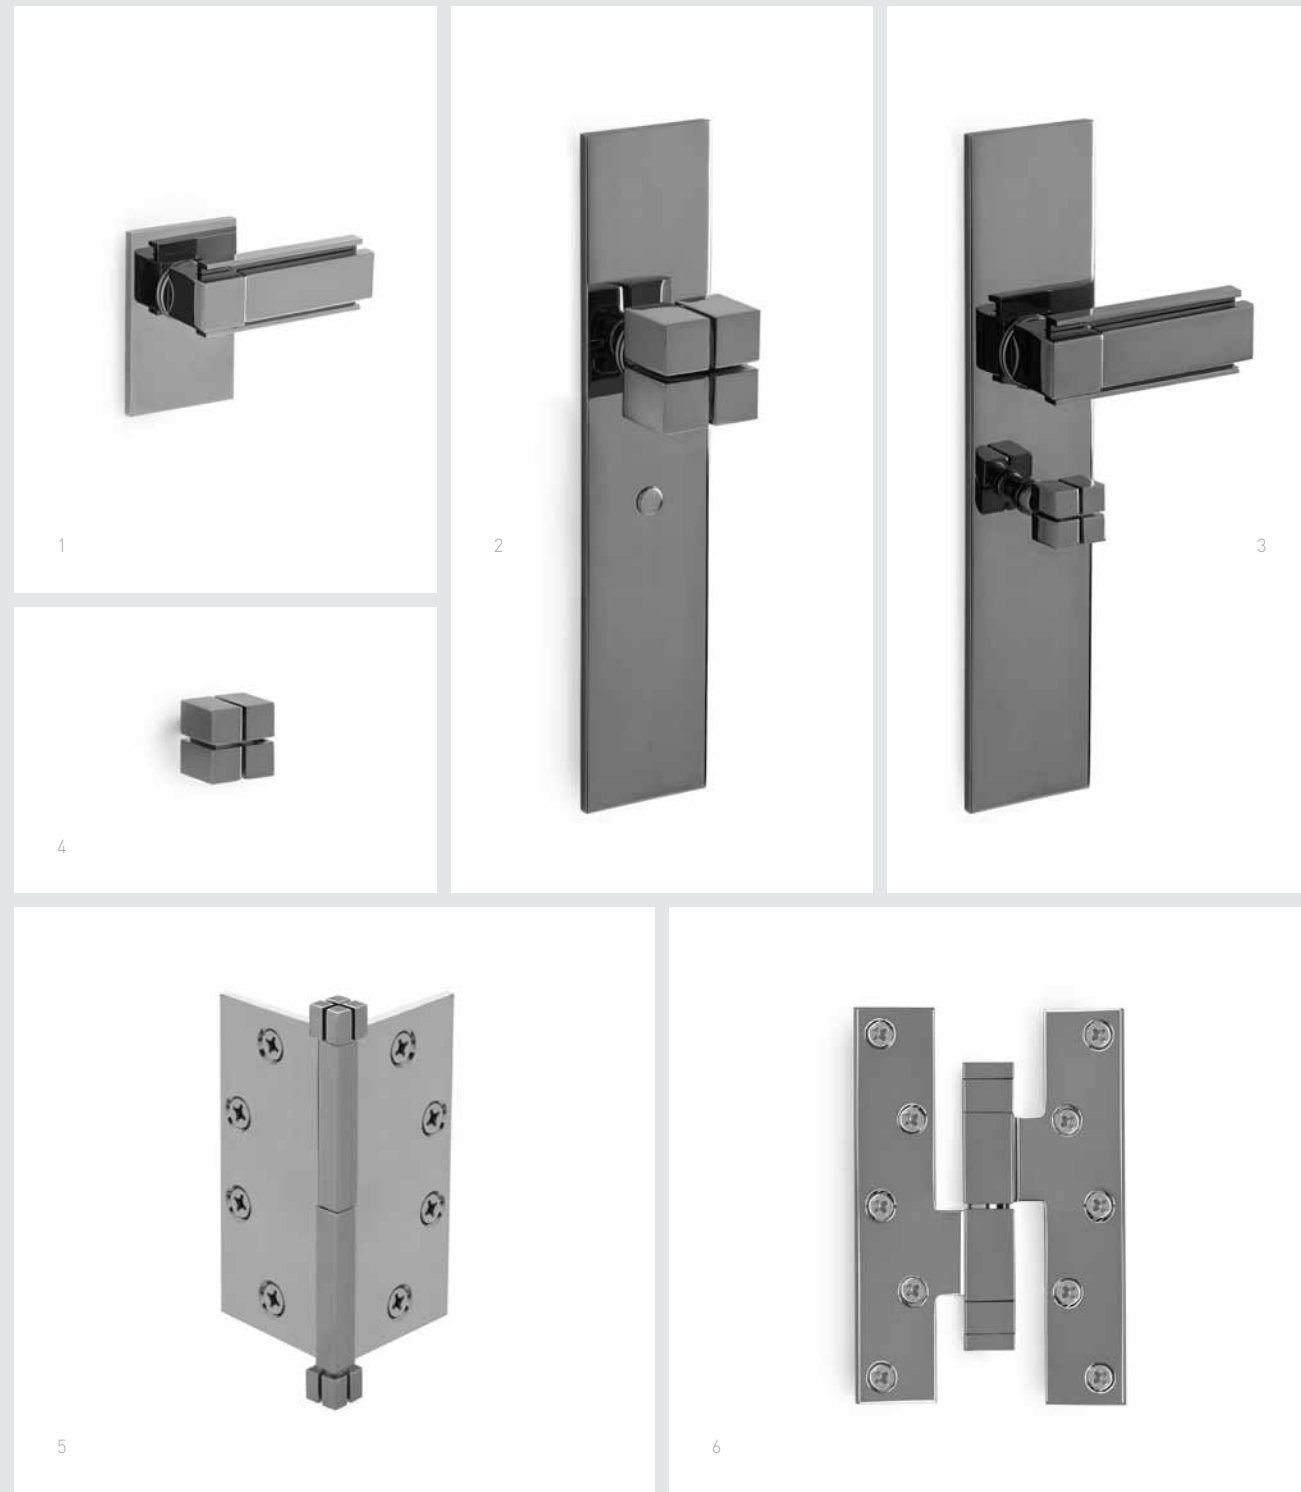

1. **APOLLO DOOR LEVER** // 2020DOR-RH
2. **MODERN 12" BACK PLATE** // 2002BP-12
  QUAD DOOR KNOB // 2003DOR
  EMERGENCY RELEASE TRIM // 2915
3. **MODERN 12" BACK PLATE** // 2002BP-12
  APOLLO DOOR LEVER // 2020DOR-RH
  QUAD THUMB TURN // 2003A-TT

4. **QUAD CABINET & DRAWER KNOB** // 2003A
5. **QUAD FINIAL HINGE** // HFIN-2003
6. **MODERN SQUARE HINGE** // 2002-HNGE-SQ

1. **APOLLO BAR PULL** // 2020-BRPL-MLIN
2. **APOLLO BAR PULL LARGE** // 2020-BRPL-12