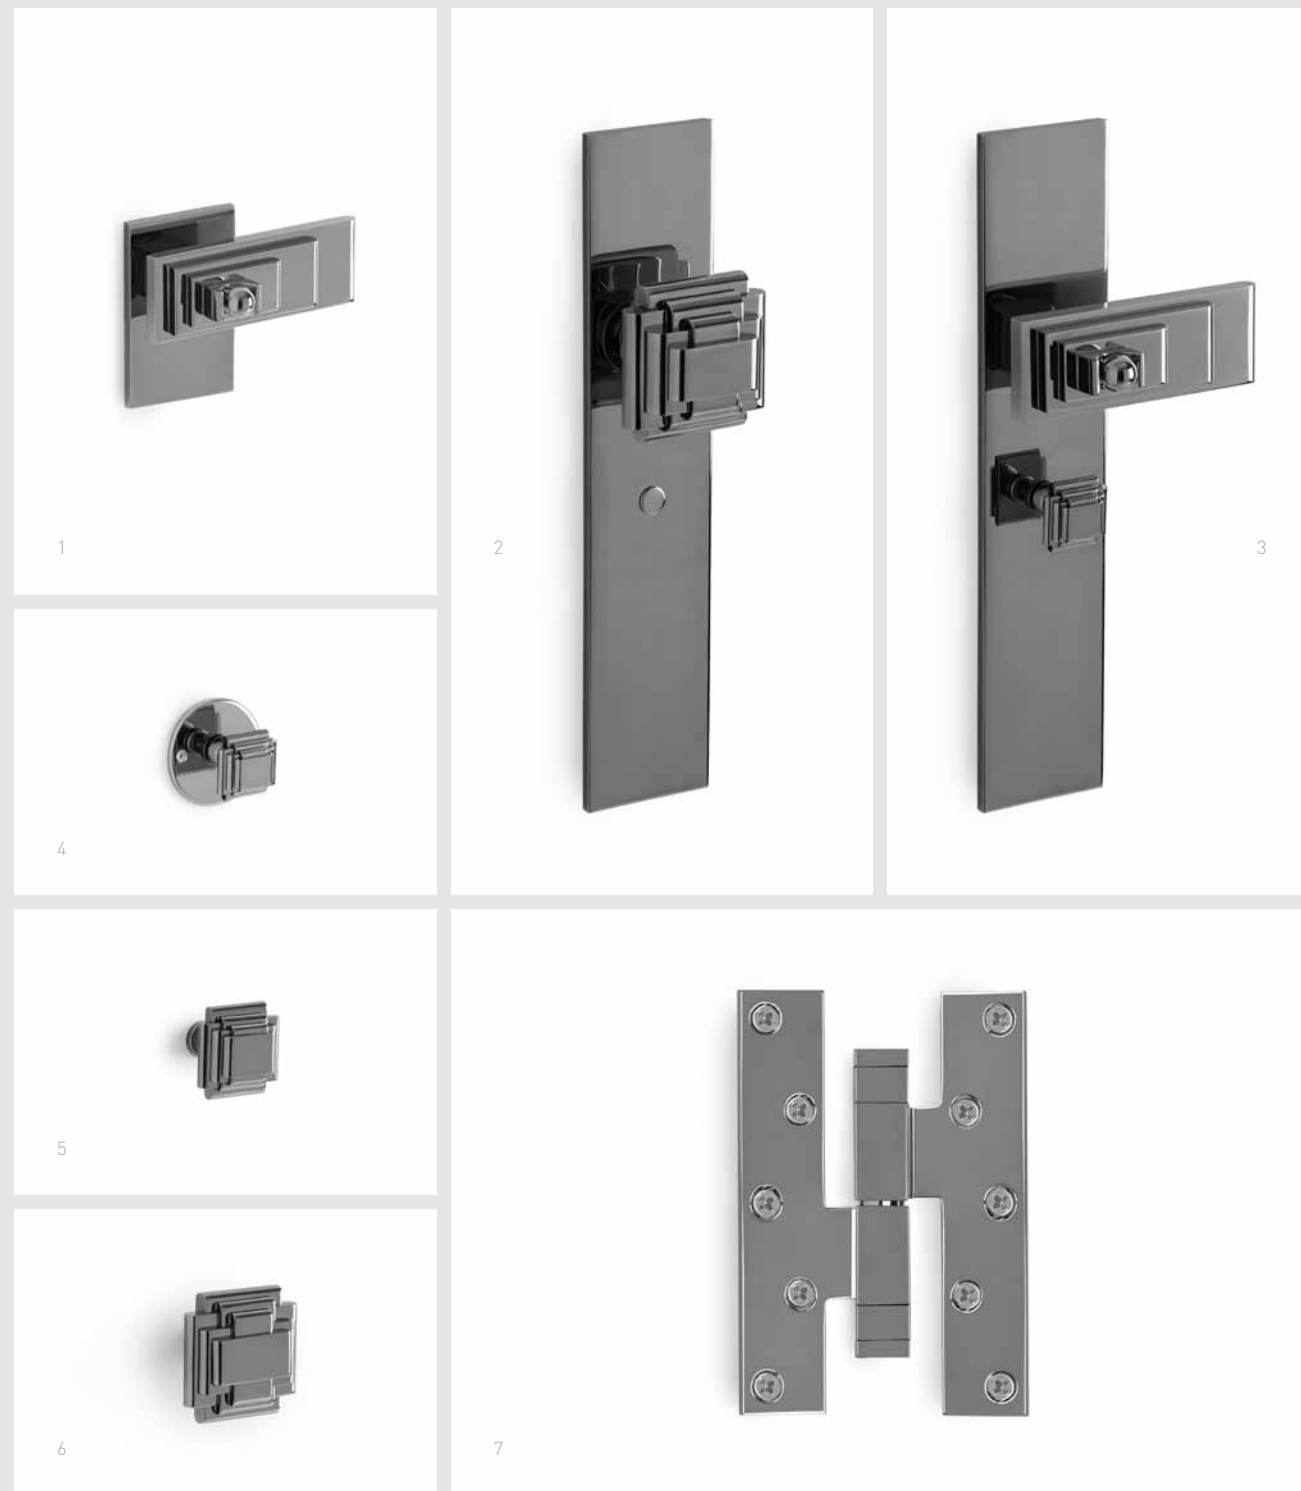

1. NOUVEAU DOOR LEVER // 2010DOR-RH
2. MODERN 12" BACK PLATE // 2002BP-12
- NOUVEAU DOOR KNOB // 2015DOR
- EMERGENCY RELEASE TRIM // 2915
3. MODERN 12" BACK PLATE // 2002BP-12
- NOUVEAU DOOR LEVER // 2010DOR-RH
- NOUVEAU THUMB TURN // 2015A-TT

4. NOUVEAU THUMB TURN // 2015A-TT
5. NOUVEAU CABINET KNOB SMALL // 2015A-11/4
6. NOUVEAU CABINET KNOB LARGE // 2015A-13/4
7. MODERN SQUARE HINGE // 2002-HNGE-SQ

1. NOUVEAU BAR PULL LARGE // 2010-BRPL-12
2. NOUVEAU I BAR PULL SMALL // 2015-BRPL-33/4
3. NOUVEAU I BAR PULL LARGE // 2015-BRPL-43/4
4. NOUVEAU II BAR PULL SMALL // 2015-BRPL-5
5. NOUVEAU II BAR PULL LARGE // 2015-BRPL-6