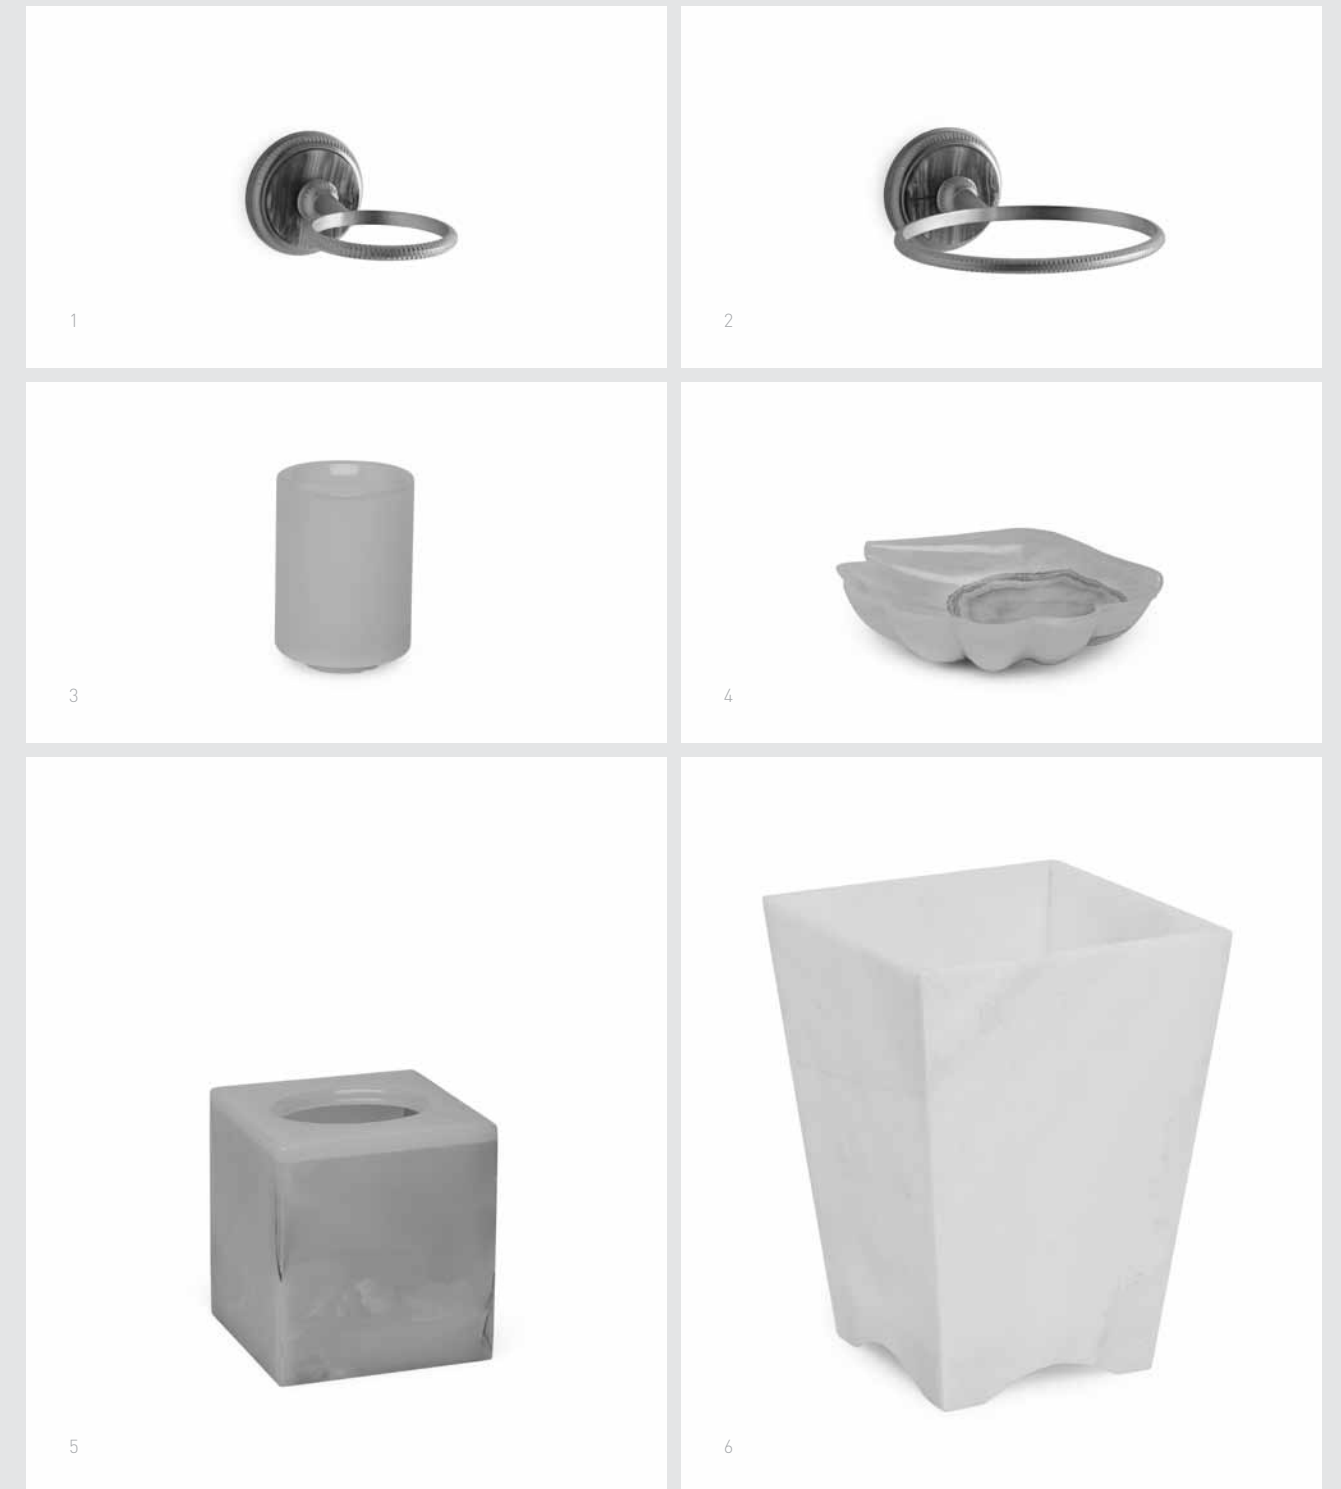

ONYX KNURLED KNOB EXPOSED TUB SET

ONYX KNURLED KNOB EXPOSED CONTROLS // 1065XT/S-01-HNOX

EXPOSED FLARED TUB SPOUT // XP-SPT1

EXPOSED HAND SHOWER RISER // XPHS-RISER

KNURLED HAND SHOWER WITH HOSE // 0832

EXPOSED FLOOR MOUNT UNION // XPUN-FLMT

EXPOSED STANDING WASTE ASSEMBLY WITH ONYX KNURLED PULL // XP-WASTE-1034-11/2-HNOX

1. **ONYX KNURLED INSERT TOWEL BAR** // 3695-GROX
2. **ONYX KNURLED INSERT SHELF** // 3695S-GROX
3. **ONYX KNURLED INSERT HOOK** // 3440-GROX
4. **ONYX KNURLED INSERT TOWEL RING** // 3442-GROX
5. **ONYX KNURLED INSERT PAPER HOLDER** // 3535-GROX

1. **ONYX KNURLED INSERT TUMBLER HOLDER** // 3207-GROX
2. **ONYX KNURLED INSERT SOAP DISH HOLDER** // 3206-GROX
3. **ONYX TUMBLER** // 3351-PK0X
4. **ONYX SHELL SOAP DISH SMALL** // 3347-PK0X
5. **ONYX BOUTIQUE TISSUE BOX COVER** // 3350B-PK0X
6. **ONYX WASTE BASKET** // 3359-WHOX