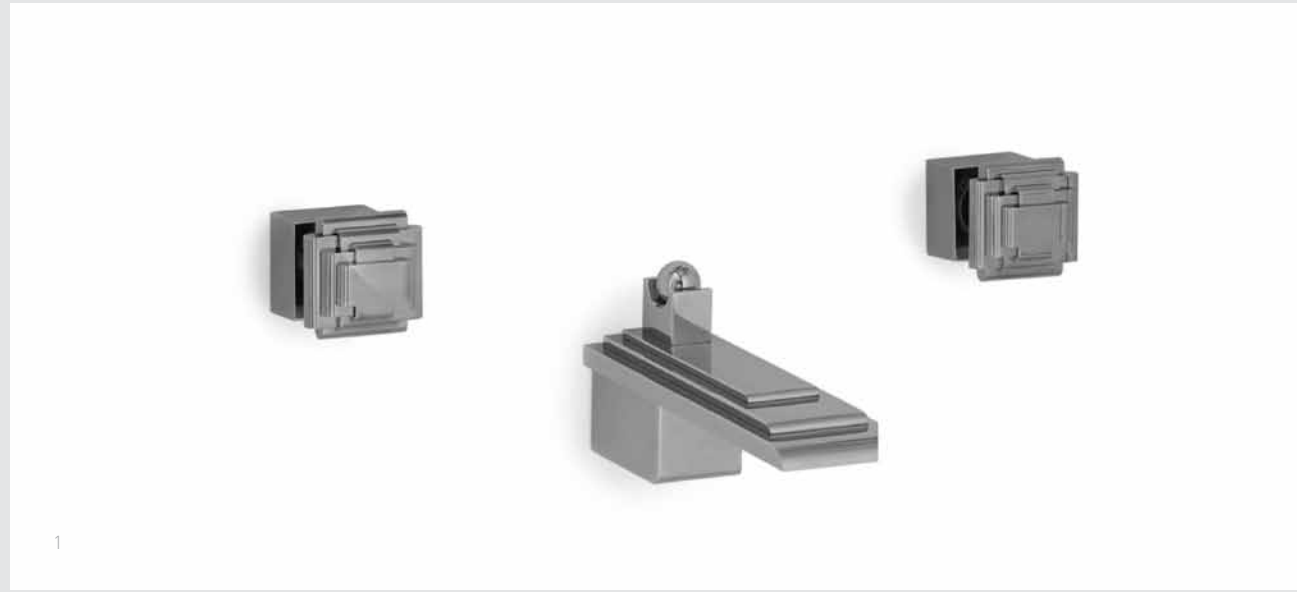

1

2

1. NOUVEAU WITH NOUVEAU KNOB WALL MOUNT TUB SET // 2015TUB802
2. NOUVEAU LEVER DECK MOUNT TUB SET WITH CYLINDRICAL HAND SHOWER // 2010DTS802

NOUVEAU LEVER EXPOSED TUB SET

- NOUVEAU LEVER EXPOSED CONTROLS // 2010XT/S-01
- EXPOSED MODERN TUB SPOUT // XP-SPT2
- EXPOSED HAND SHOWER RISER // XPHS-RISER
- MODERN HAND SHOWER WITH HOSE // 101HS
- EXPOSED FLOOR MOUNT UNION // XPUN-FLMT
- EXPOSED STANDING WASTE ASSEMBLY WITH NOUVEAU PULL // XP-WASTE-2015A