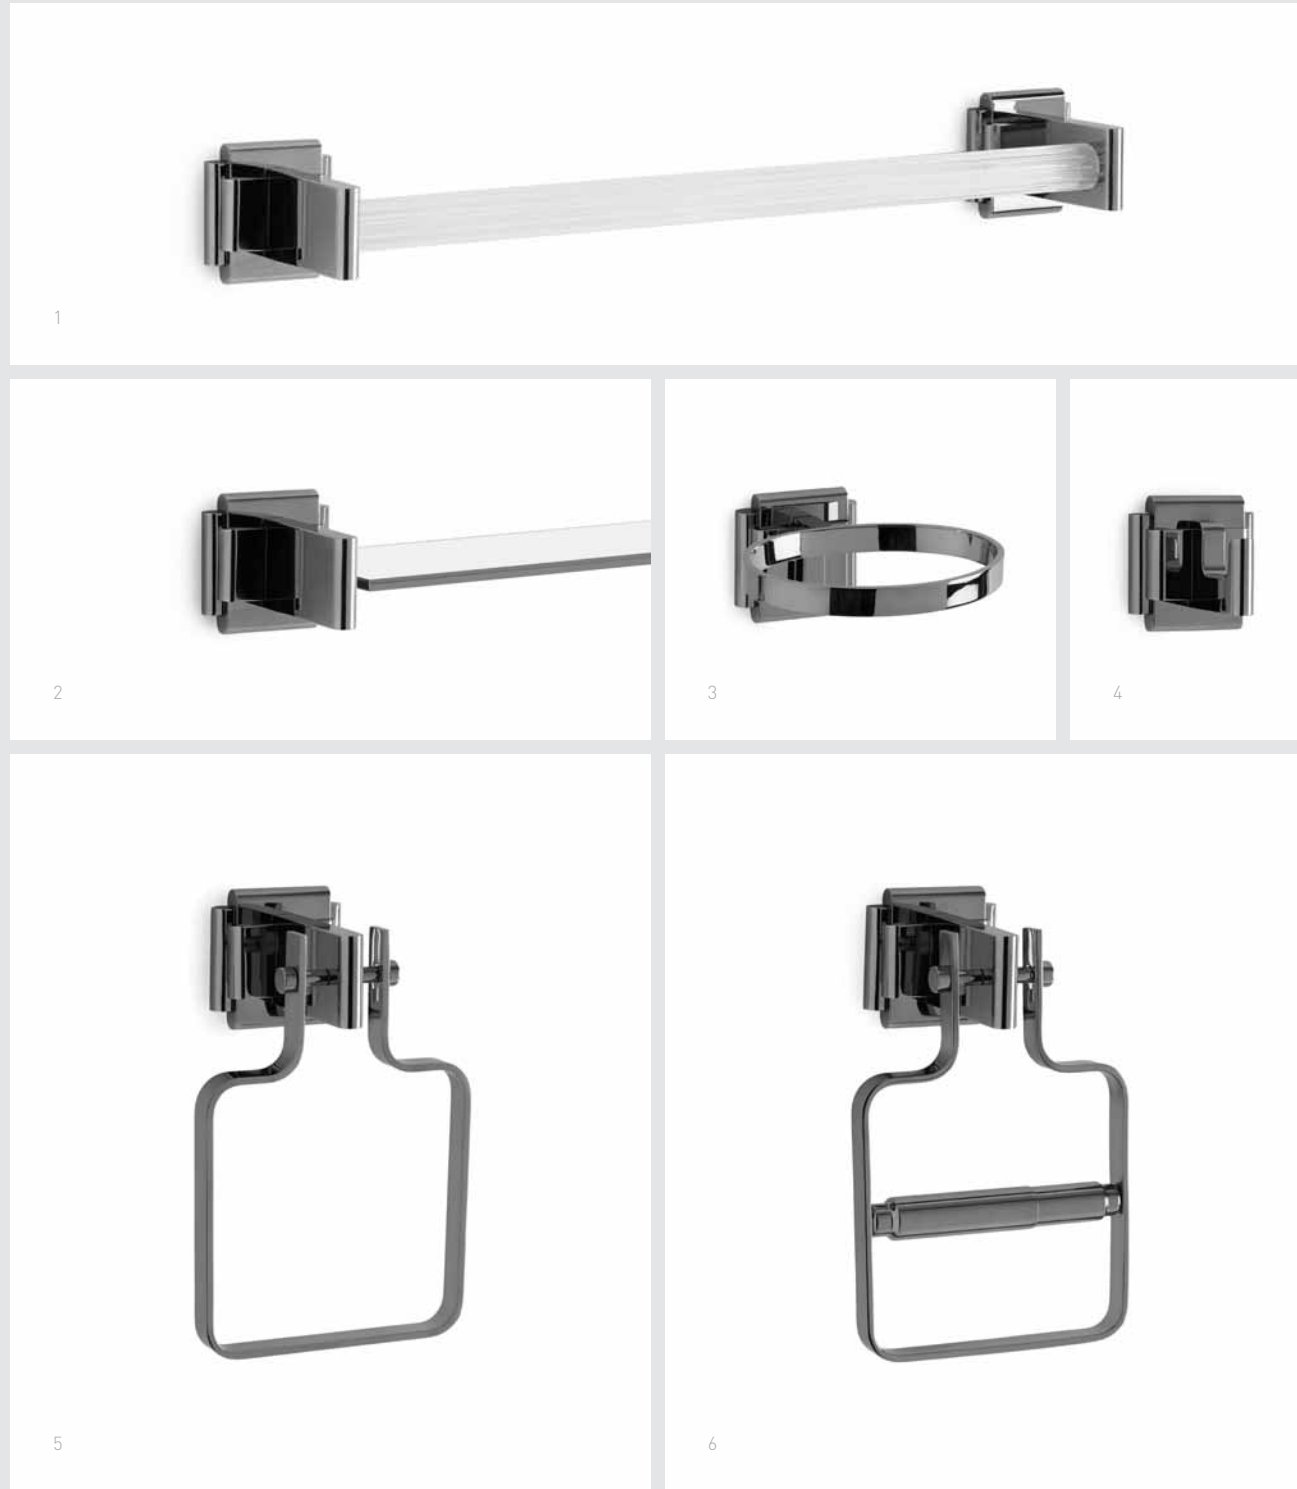

1. NOUVEAU TOWEL BAR // 3655
2. NOUVEAU SHELF // 3655S
3. NOUVEAU SOAP DISH HOLDER // 3373
4. NOUVEAU HOOK // 3454
5. NOUVEAU TOWEL RING // 3453
6. NOUVEAU PAPER HOLDER // 3544

1. MODERN MIRROR // 4269M32
2. NOUVEAU LEG // 4764